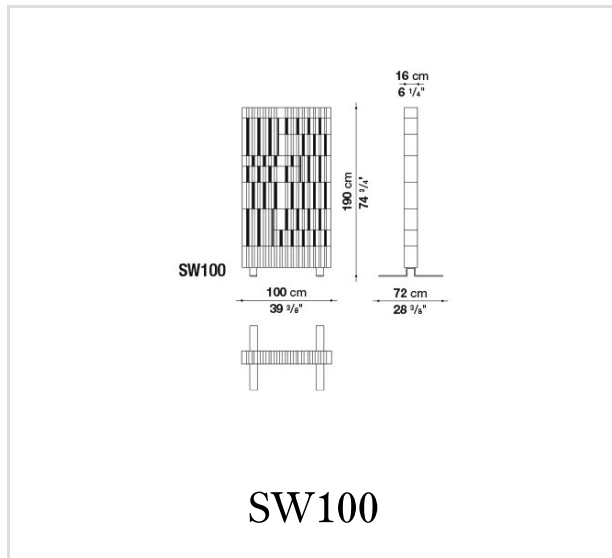

Technical drawings

B&B Italia reserves the right to make technological and aesthetic improvements to its models, including changes to the sizes and materials, without notice. The technical drawings do not define the details of the product. The measurements shown are indicative and may undergo changes. In particular, the dimensions relevant to the padded parts are subject to usage tolerances over time caused by the normal adjustment of the padding. For the specific information, please contact the dealer closest to you.