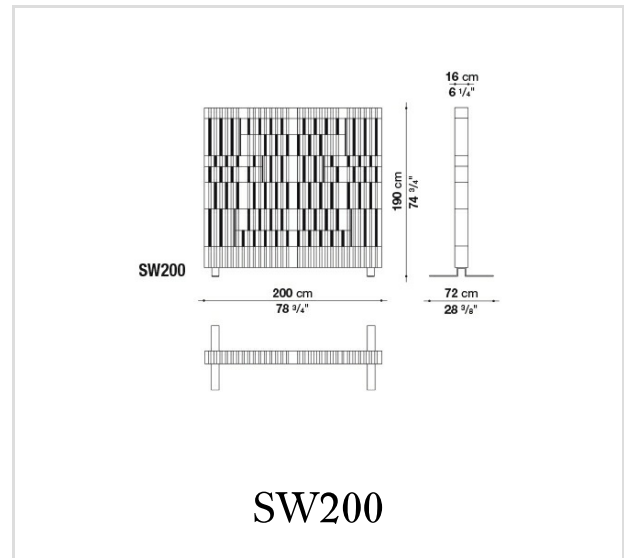

Technical drawings

B&B Italia reserves the right to make technological and aesthetic improvements to its models, including changes to the sizes and materials, without notice. The technical drawings do not define the details of the product. The measurements shown are indicative and may undergo changes. In particular, the dimensions relevant to the padded parts are subject to usage tolerances over time caused by the normal adjustment of the padding. For the specific information, please contact the dealer closest to you.