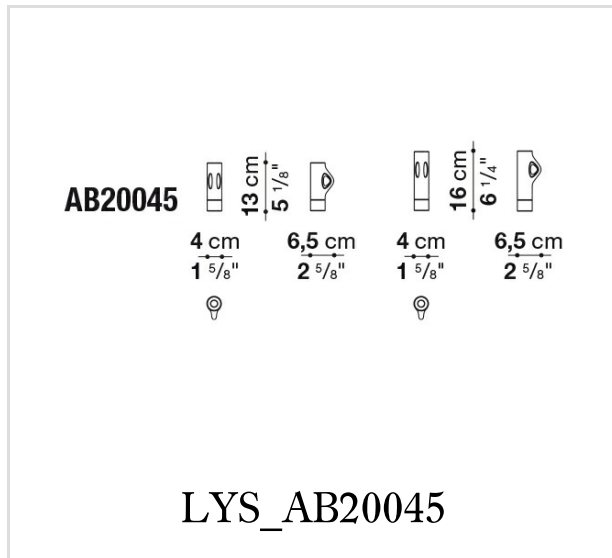


Lys

ACCESSORIES

Jakob Wagner

Description

Body of glazed ceramic and metal base in various finishes and colours.

Technical information

Materials:

enamelled ceramic shell and metallic base-frame

Colours:

white, black, gold or platinum

Technical drawings

B&B Italia reserves the right to make technological and aesthetic improvements to its models, including changes to the sizes and materials, without notice. The technical drawings do not define the details of the product. The measurements shown are indicative and may undergo changes. In particular, the dimensions relevant to the padded parts are subject to usage tolerances over time caused by the normal adjustment of the padding. For the specific information, please contact the dealer closest to you.