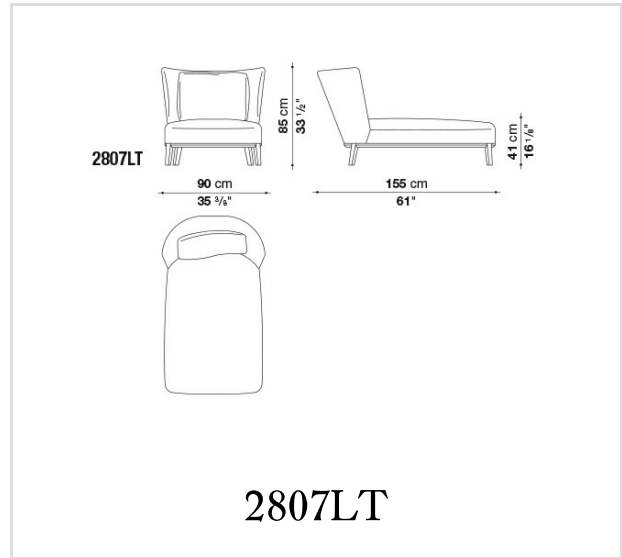

Technical drawings