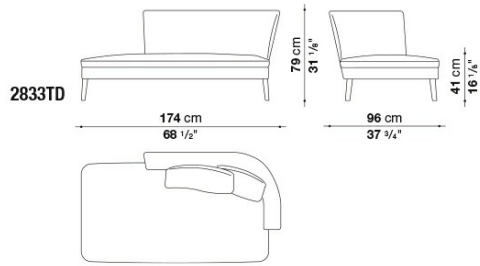

# Technical drawings

2833TD

2833LTS

2833LTD

2833CTS

2833CTD

---

B&B Italia reserves the right to make technological and aesthetic improvements to its models, including changes to the sizes and materials, without notice. The technical drawings do not define the details of the product. The measurements shown are indicative and may undergo changes. In particular, the dimensions relevant to the padded parts are subject to usage tolerances over time caused by the normal adjustment of the padding. For the specific information, please contact the dealer closest to you.