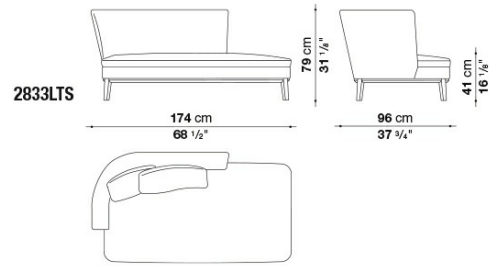

# Technical drawings

2833TD

2833LTS

2833LTD

2833CTS

2833CTD

---

B&B Italia reserves the right to make technological and aesthetic improvements to its models, including changes to the sizes and materials, without notice. The technical drawings do not define the details of the product. The measurements shown are indicative and may undergo changes. In particular, the dimensions relevant to the padded parts are subject to usage tolerances over time caused by the normal adjustment of the padding. For the specific information, please contact the dealer closest to you.