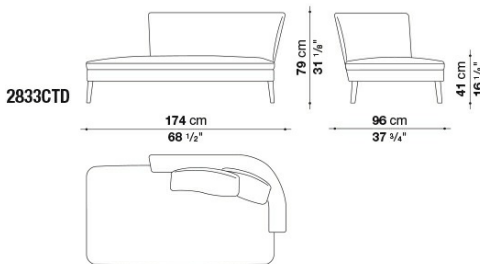

# Technical drawings

2833TD

2833LTS

2833LTD

2833CTS

2833CTD

---

B&B Italia reserves the right to make technological and aesthetic improvements to its models, including changes to the sizes and materials, without notice. The technical drawings do not define the details of the product. The measurements shown are indicative and may undergo changes. In particular, the dimensions relevant to the padded parts are subject to usage tolerances over time caused by the normal adjustment of the padding. For the specific information, please contact the dealer closest to you.