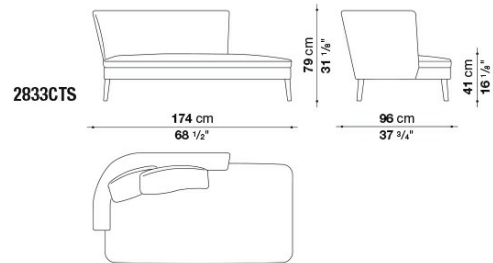

# Technical drawings

2833TD

2833LTS

2833LTD

2833CTS

2833CTD

---

B&B Italia reserves the right to make technological and aesthetic improvements to its models, including changes to the sizes and materials, without notice. The technical drawings do not define the details of the product. The measurements shown are indicative and may undergo changes. In particular, the dimensions relevant to the padded parts are subject to usage tolerances over time caused by the normal adjustment of the padding. For the specific information, please contact the dealer closest to you.