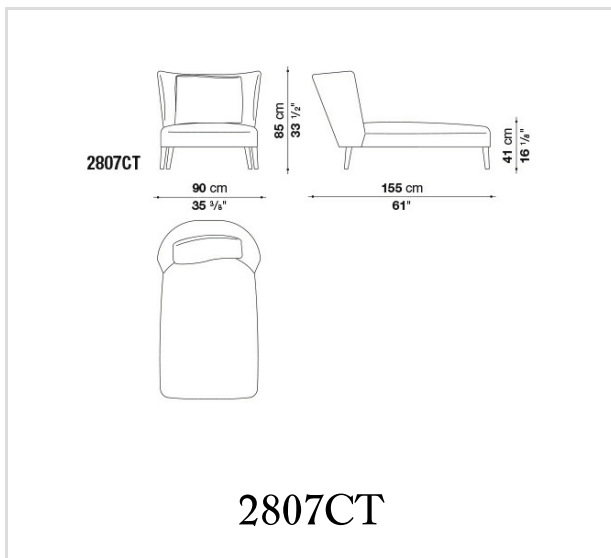

Technical drawings