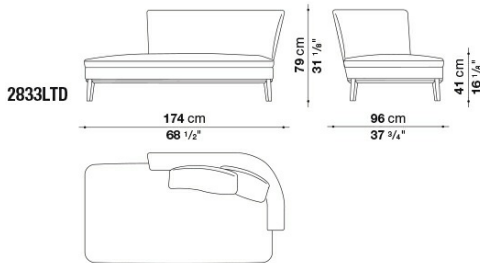

# Technical drawings

2833TD

2833LTS

2833LTD

2833CTS

2833CTD

---

B&B Italia reserves the right to make technological and aesthetic improvements to its models, including changes to the sizes and materials, without notice. The technical drawings do not define the details of the product. The measurements shown are indicative and may undergo changes. In particular, the dimensions relevant to the padded parts are subject to usage tolerances over time caused by the normal adjustment of the padding. For the specific information, please contact the dealer closest to you.