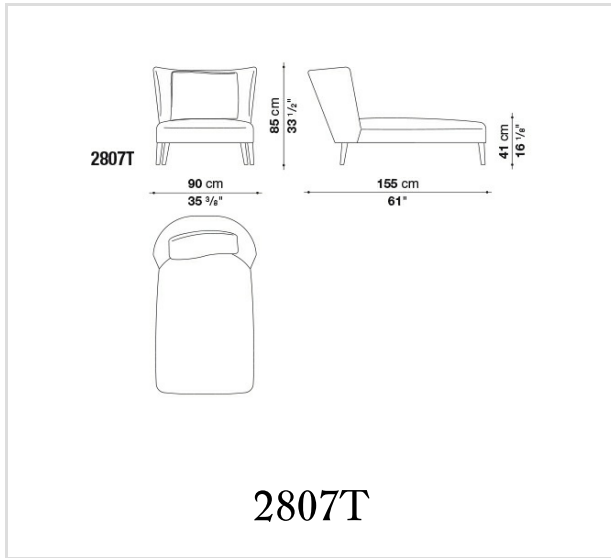

Technical drawings