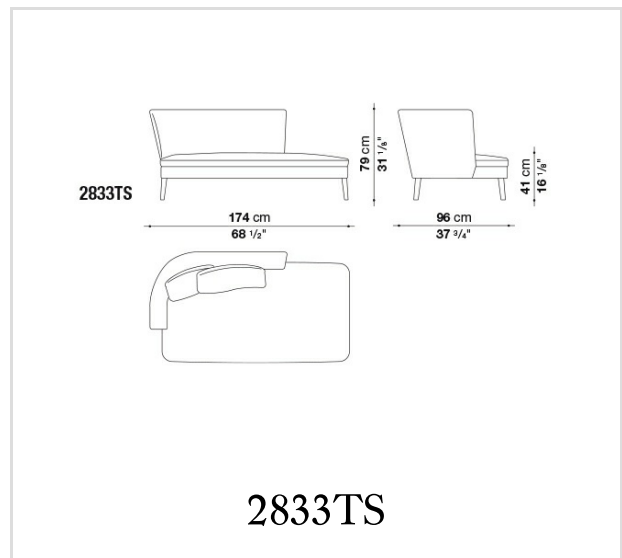

# Technical drawings

2833TD

2833LTS

2833LTD

2833CTS

2833CTD

---

B&B Italia reserves the right to make technological and aesthetic improvements to its models, including changes to the sizes and materials, without notice. The technical drawings do not define the details of the product. The measurements shown are indicative and may undergo changes. In particular, the dimensions relevant to the padded parts are subject to usage tolerances over time caused by the normal adjustment of the padding. For the specific information, please contact the dealer closest to you.