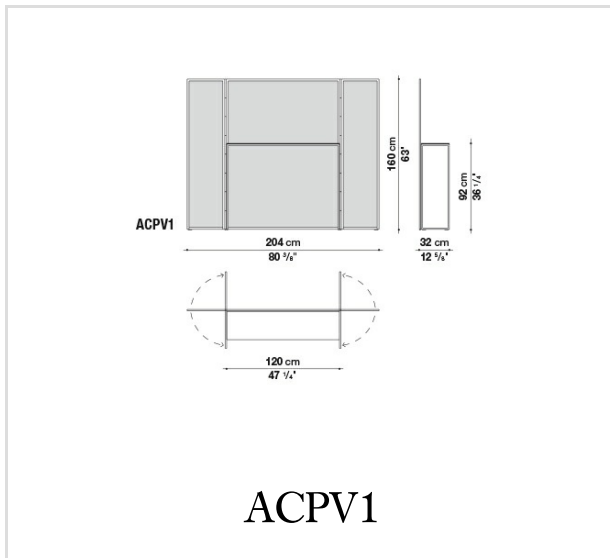

transparent double layer with internal stainless steel mesh

Pin hinges:

bright chromed brass rod

Ferrules:

plastic material

Technical drawings

B&B Italia reserves the right to make technological and aesthetic improvements to its models, including changes to the sizes and materials, without notice. The technical drawings do not define the details of the product. The measurements shown are indicative and may undergo changes. In particular, the dimensions relevant to the padded parts are subject to usage tolerances over time caused by the normal adjustment of the padding. For the specific information, please contact the dealer closest to you.