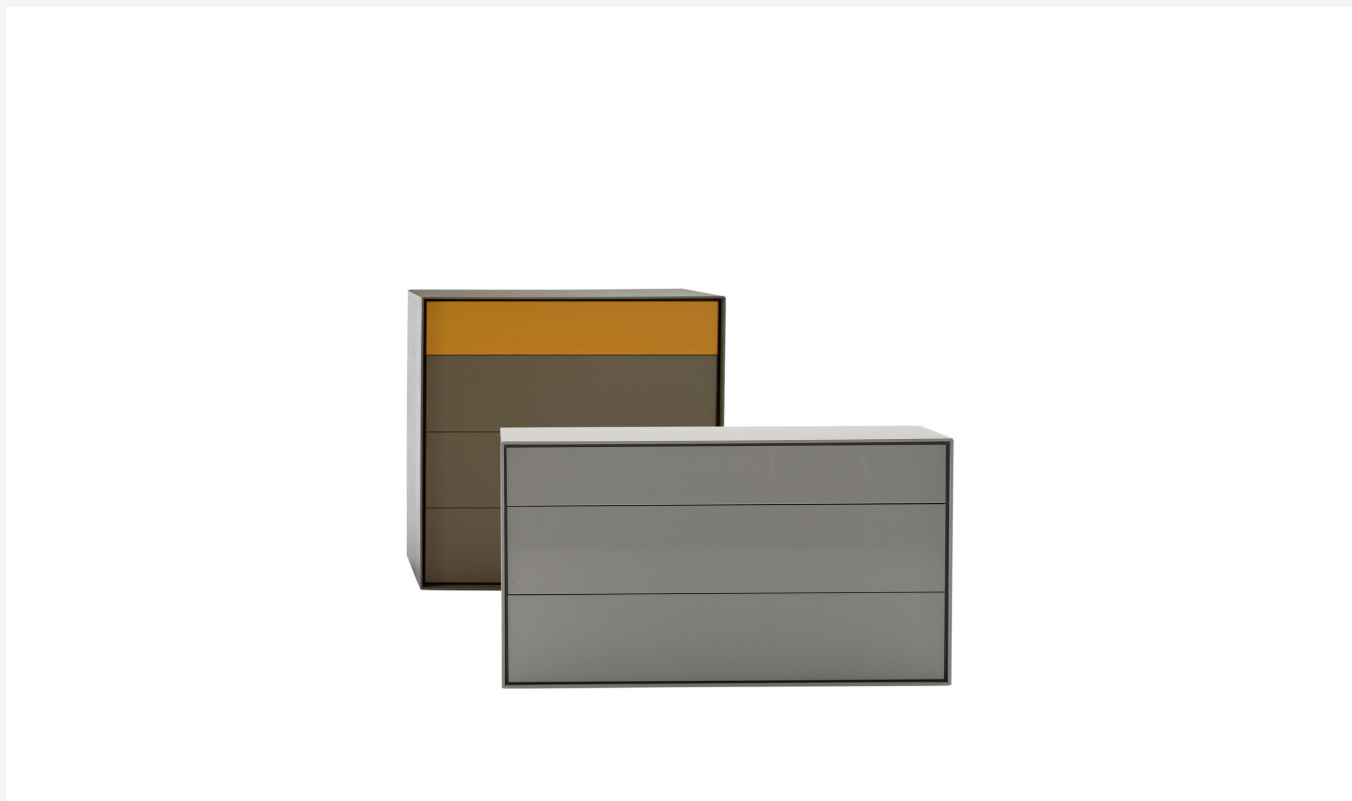

Dado

LIVING AREA STORAGE UNITS

Studio Kairos

Description

A large family of storage units enhanced by chromatic variations and plays of bright and matt finishes, while maintaining the formal rigour of the design. They are customised by an important detail: the greater depth of the tops and sides, as compared to the drawers, that contribute a sense of depth to the front. Chest of drawers that develop vertically or horizontally are placed beside elements that are less deep, with fronts that alternate empty portions and drawers, designed for use at the bedside.

Technical information

Frame and drawer front

MDF wood fibre panels

Internal drawer

melamine faced wood particles panel

Drawer runners

TIP-ON fully extractible