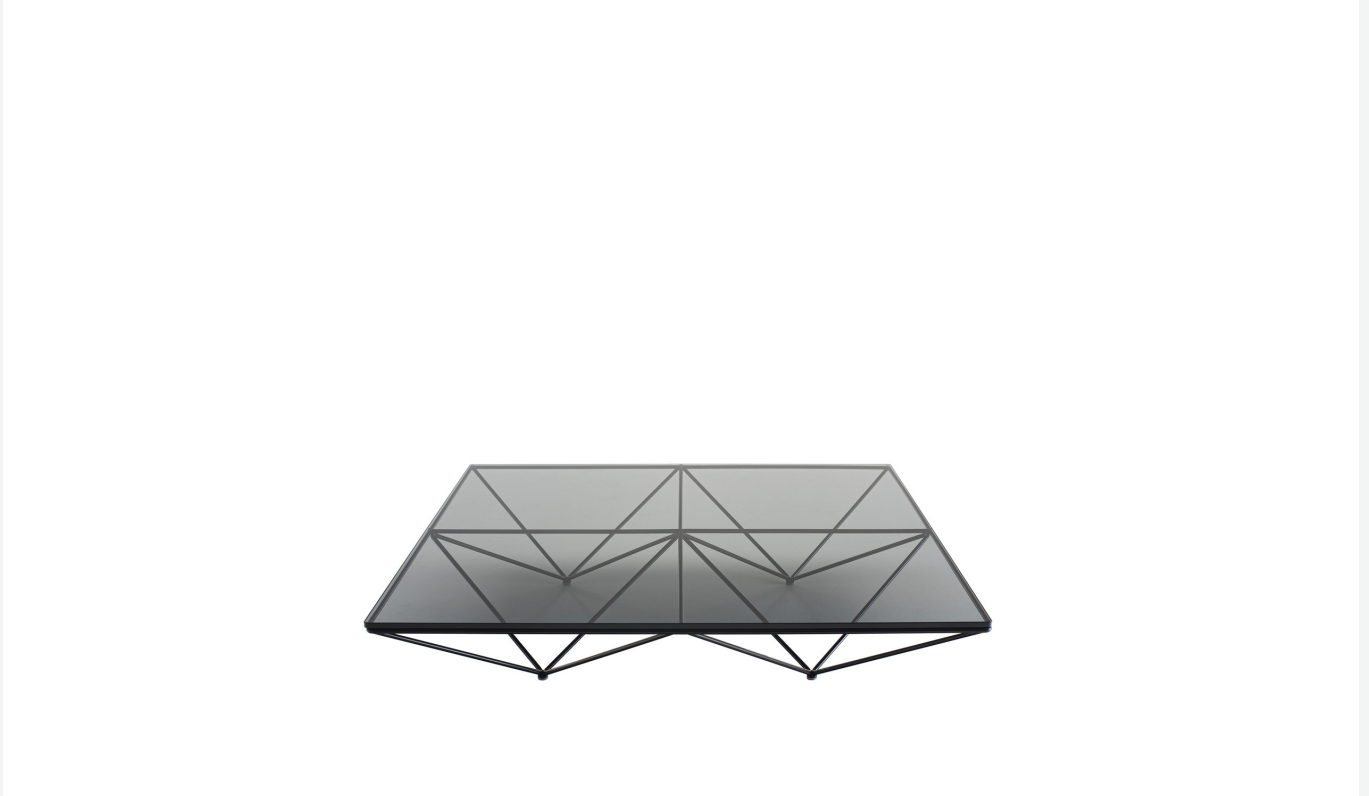

## Description

---

The Alanda coffee table, an iconic piece that ushered in the 1980s, is now revisited in homage to Paolo Piva, the great architect and designer. A highly successful classic and sought-after vintage furnishing complements, Alanda is one of the most typical design objects of a period with a wealth of strong, daring stylistic signs, often in a dialogue with architecture, reproducing its most attractive, characteristic elements in miniature. The Alanda's structure, serving as both pedestal and support, recalls a group of upturned pyramids, a geodetic frame that has always characterized it as if it was a magical object, entrapping and amplifying cosmic energy. Alanda '18 is offered in two sizes with structure in painted steel rod and glass top.

**Frame ferrules**

plastic material and felt