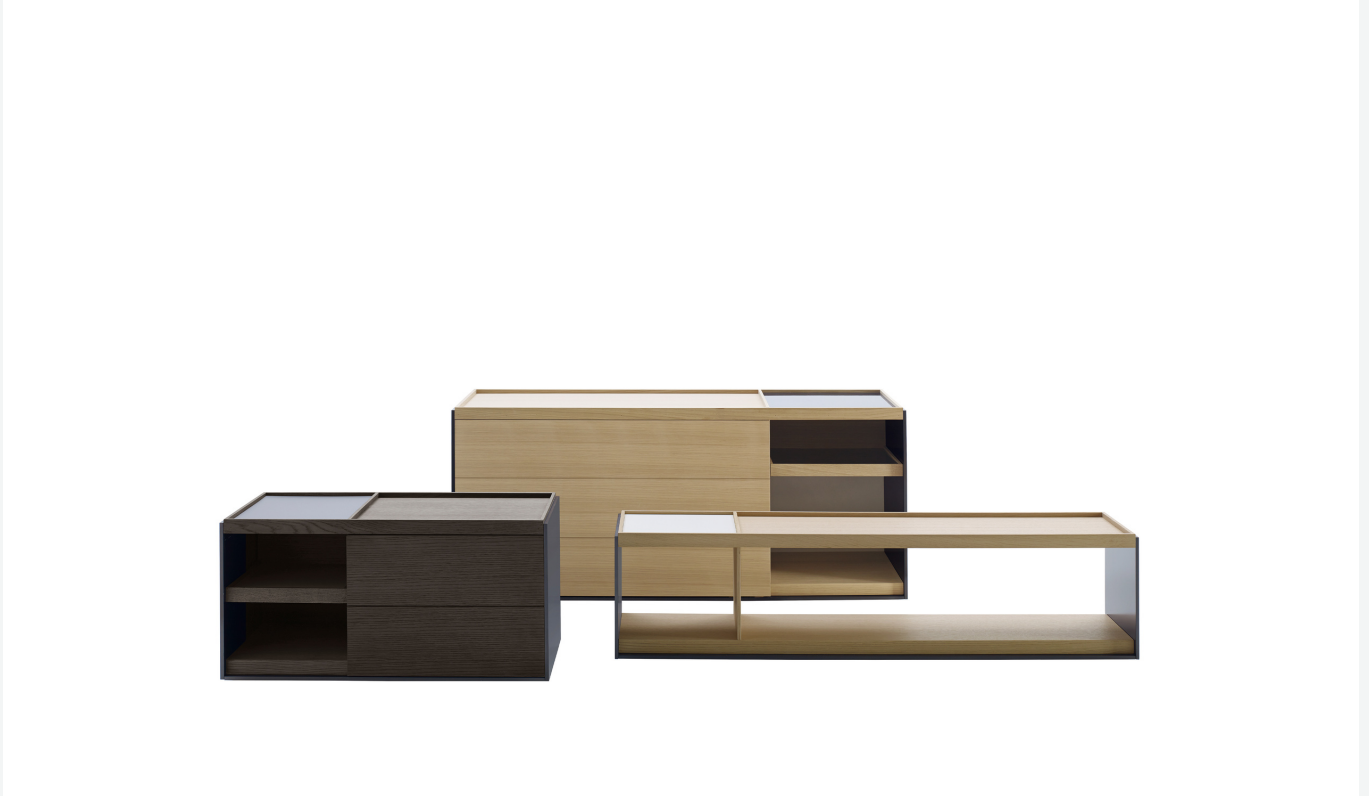

Surface

LIVING AREA STORAGE UNITS

Vincent Van Duysen

Description

Geometric and linear, the Surface storage units with drawers stand out for their reduced forms, essential materials and colour choices – sober features that never issue from simplification, but rather from a subtle quest for balance. With their vast customisation possibilities and combination of materials, they are truly iconic pieces of modern furniture.

Technical information

Storage unit frame

veneered wood particles panel

Storage unit frame with section and extractable shelf

solid wood, veneered wood particles panel

Section and drawer front

MDF wood fibre panel

Side and baseboard

HPL stratified laminate panel

Drawers frame

panels in MDF wood fibre, bottom in refined wood particles

Adjustable feet

steel and plastic material