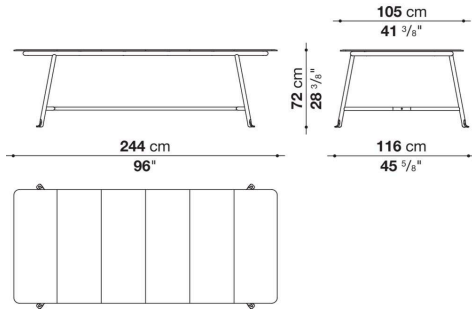

Technical drawings

TBE244