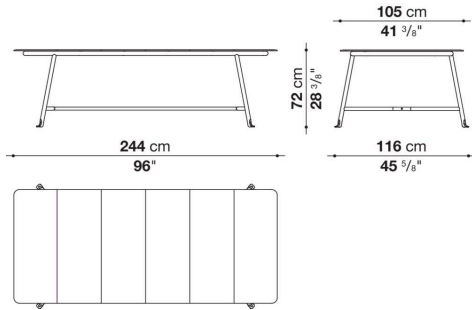

Technical drawings

TBE244