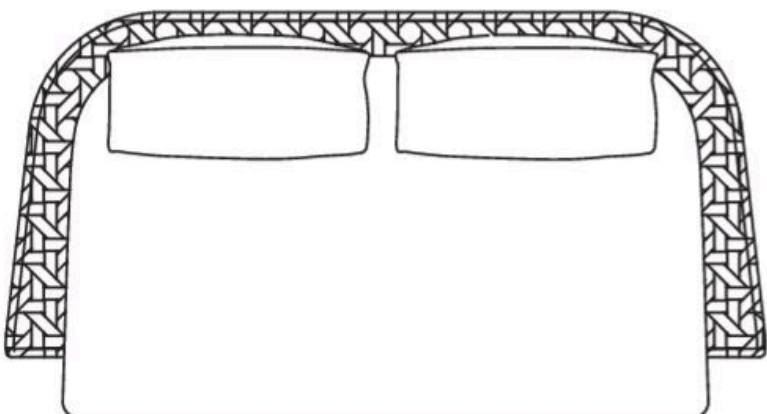

Seat cushion (CN160P1)

shaped polyurethane, cover in water repellent polyester fibre

Back cushion

polyester fibre, cover in water repellent polyester fibre

Canopy frame (CN160P1C)

glass fibre

Canopy mechanism (CN160P1C)

Waterproof cover cloth

PES fabric coated on one side in PU

Cover

fabric in limited categories

Technical drawings

CN190B

194 cm

76 ³/₈"

89 cm
35"

38 cm
15"

106 cm

41 ³/₄"

CN226B

229 cm

90 1/8"

89 cm

35"

38 cm

15"

106 cm

41 3/4"

CN160P1

180 cm
70 ⁷/₈''

87 cm
34 ¹/₄''