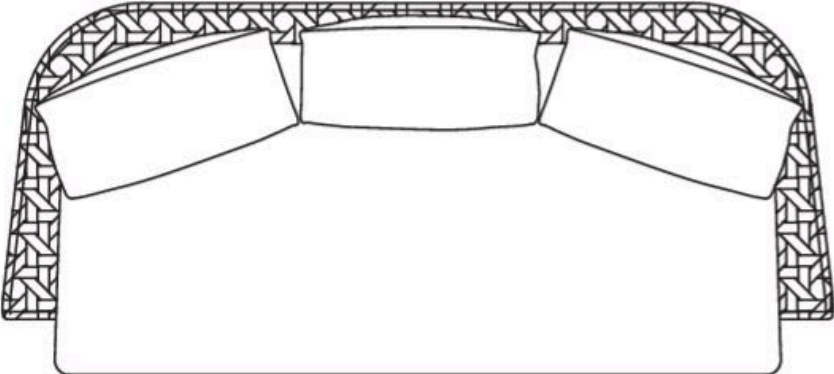

Waterproof cover cloth

PES fabric coated on one side in PU

Cover

fabric in limited categories

Technical drawings

CN190B

194 cm

76 ³/₈"

89 cm
35"

38 cm
15"

106 cm

41 ³/₄"

CN226B

229 cm

90 1/8"

89 cm

35"

38 cm

15"

106 cm

41 3/4"

CN160P1

180 cm
70 ⁷/₈''

87 cm
34 ¹/₄''

186 cm
73 ¹/₄''

31 cm
12 ¹/₄''

CN160P1
CN160P1W
CN160P1C