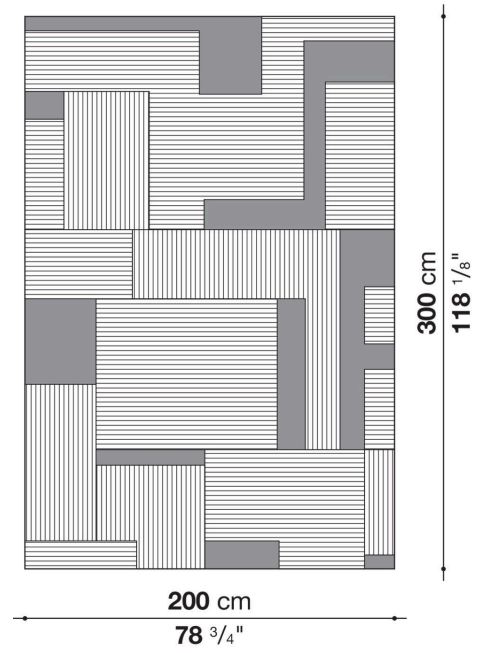

Caldes

COMPLEMENTS

2018

B&B Italia Cr&S

Description

Carpets in 80% Visrayon and 20% Botanical Silk available in nine colours. The range includes a round version, in one size or rectangular in three sizes, both of which can also be made to measure.

Technical information

Material

80% Visrayon and 20% Botanical Silk

Technical drawings

TCD1

TCD2

TCD3

TCD4