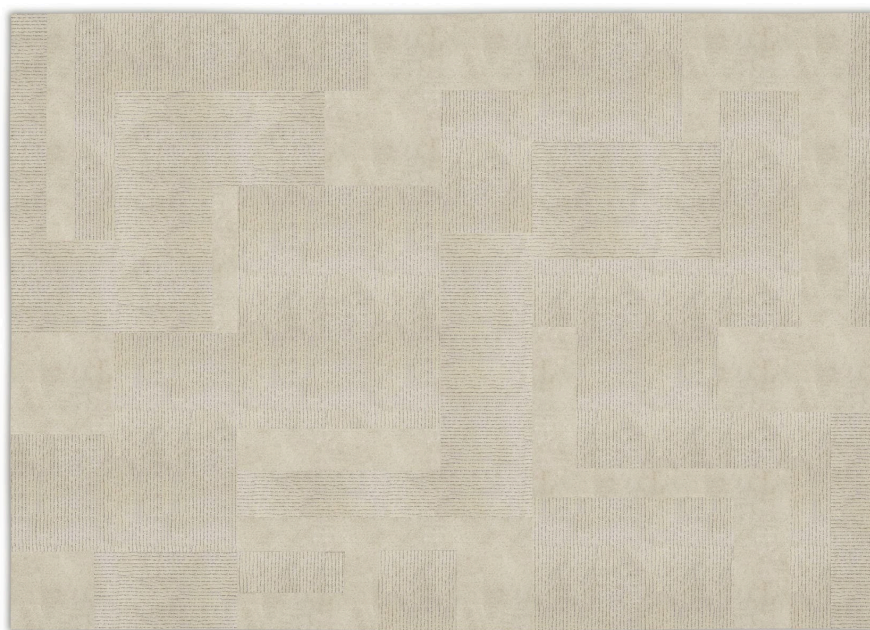

Caldes

COMPLEMENTS

2018

B&B Italia Cr&S

Description

Carpets in 80% Visrayon and 20% Botanical Silk available in nine colours. The range includes a round version, in one size or rectangular in three sizes, both of which can also be made to measure.

Technical information

Material

80% Visrayon and 20% Botanical Silk

Technical drawings

TCD1

TCD2

TCD3

TCD4