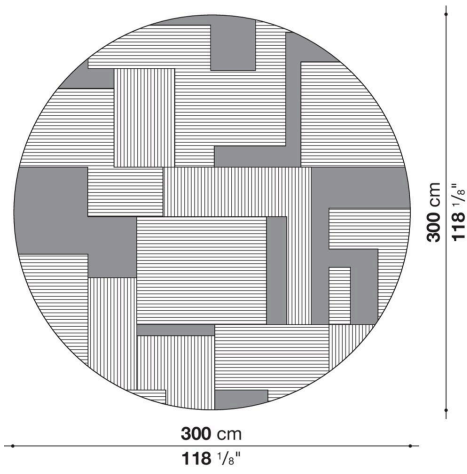

Caldes

COMPLEMENTS

2018

B&B Italia Cr&S

Description

Carpets in 80% Visrayon and 20% Botanical Silk available in nine colours. The range includes a round version, in one size or rectangular in three sizes, both of which can also be made to measure.

Technical information

Material

80% Visrayon and 20% Botanical Silk

Technical drawings

TCD1

TCD2

TCD3

TCD4