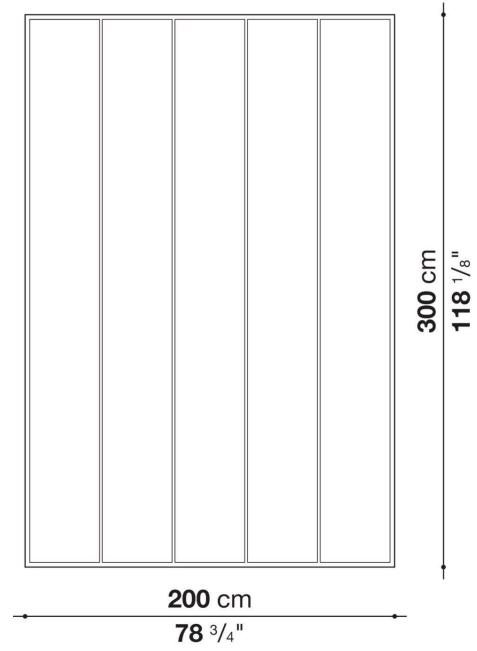

Technical information

Material

100% Mohair wool

Technical drawings

TPT1

TPT2

TPT3

TPT4