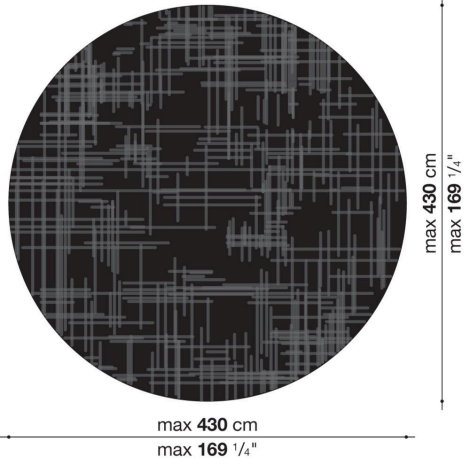

## Description

---

Carpets in 100% Botanical Silk in six colours. Available in a round version in one dimension or in rectangular version in three sizes. Both typologies, round and rectangular, can be made to measure.

# Technical drawings

TS1

TS2

TS3

TS4

**TS1R**

**TS**