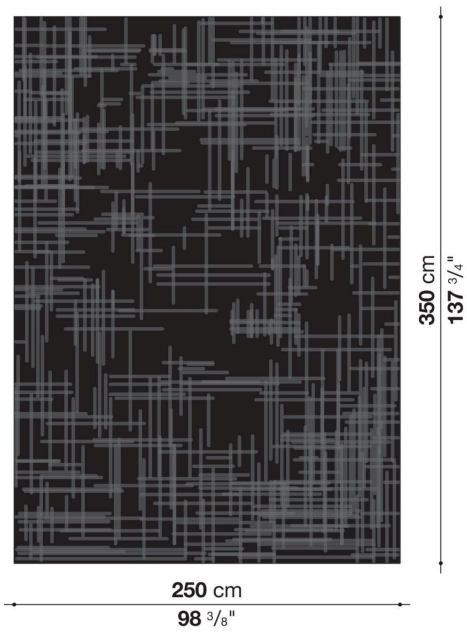

## Description

---

Carpets in 100% Botanical Silk in six colours. Available in a round version in one dimension or in rectangular version in three sizes. Both typologies, round and rectangular, can be made to measure.

# Technical drawings

TS1

TS2

TS3

TS4

**TS1R**

**TS**