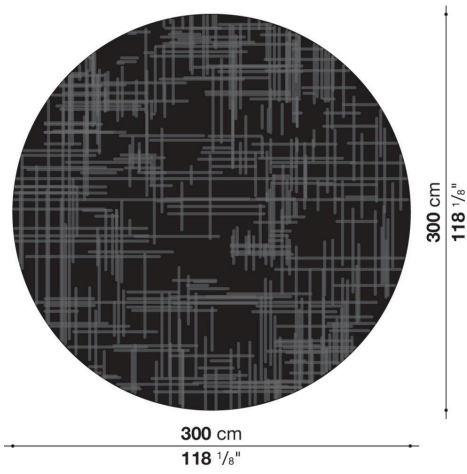

## Description

---

Carpets in 100% Botanical Silk in six colours. Available in a round version in one dimension or in rectangular version in three sizes. Both typologies, round and rectangular, can be made to measure.

# Technical drawings

TS1

TS2

TS3

TS4

**TS1R**

**TS**