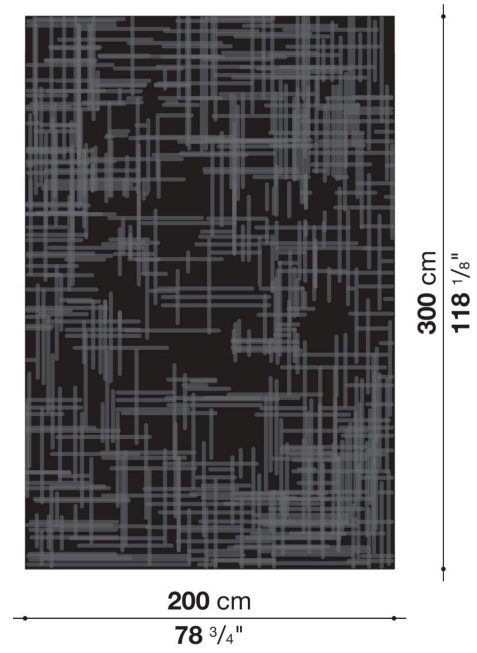

## Description

---

Carpets in 100% Botanical Silk in six colours. Available in a round version in one dimension or in rectangular version in three sizes. Both typologies, round and rectangular, can be made to measure.

# Technical drawings

TS1

TS2

TS3

TS4

**TS1R**

**TS**