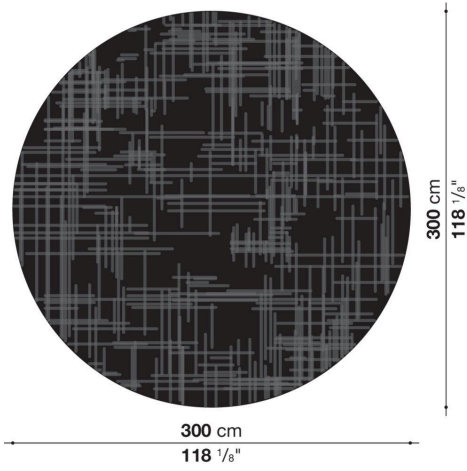

Technical drawings

TS1