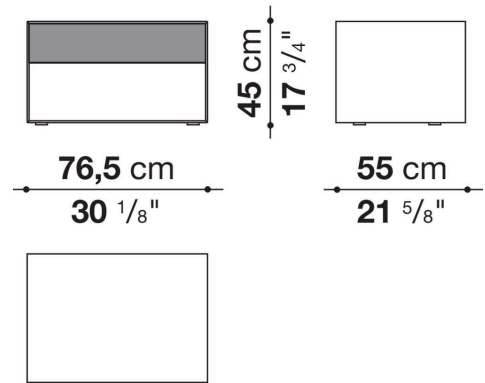

Technical information

Frame and drawer front

MDF wood fibre panels

Internal drawer

melamine faced wood particles panel

Drawer runners

TIP-ON fully extractible

Technical drawings

CD52B

CD77

CD90SX

CD90DX

CD120

CD52A

133 cm

52 ³/₈"

51,5 cm

20 ¹/₄"

55 cm

21 ⁵/₈"

CD92

CD122

CD150