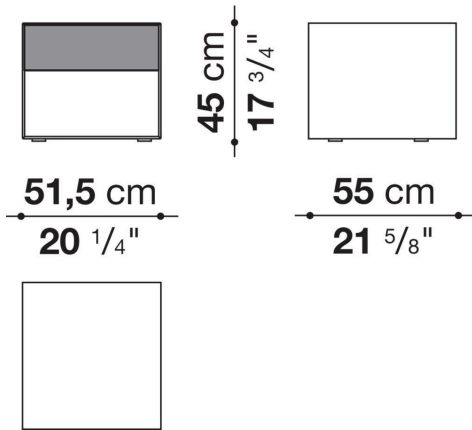

Technical information

Frame and drawer front

MDF wood fibre panels

Internal drawer

melamine faced wood particles panel

Drawer runners

TIP-ON fully extractible

Technical drawings

CD52B

CD77

CD90SX

CD90DX

CD120

CD52A

133 cm

52 ³/₈"

51,5 cm

20 ¹/₄"

55 cm

21 ⁵/₈"

CD92

CD122

CD150