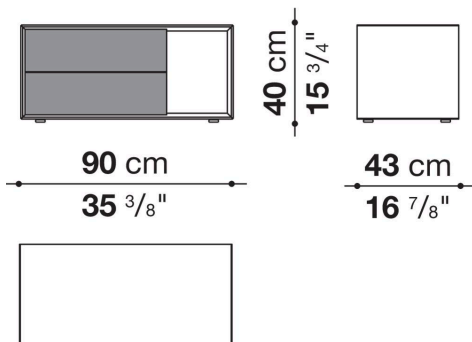

Technical information

Frame and drawer front

MDF wood fibre panels

Internal drawer

melamine faced wood particles panel

Drawer runners

TIP-ON fully extractible

Technical drawings

CD52B

CD77

CD90SX

CD90DX

CD120

CD52A

133 cm

52 ³/₈"

51,5 cm

20 ¹/₄"

55 cm

21 ⁵/₈"

CD92

CD122

CD150