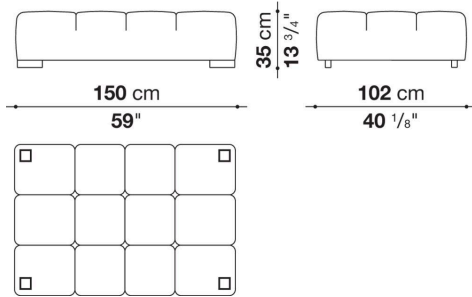

Technical drawings

T150P_3T