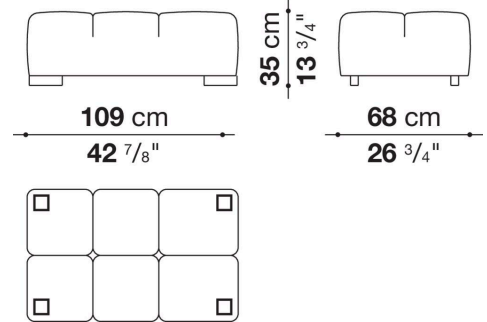

Technical drawings

T109P_2T