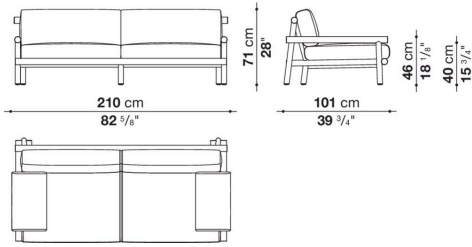

Technical drawings

AY210