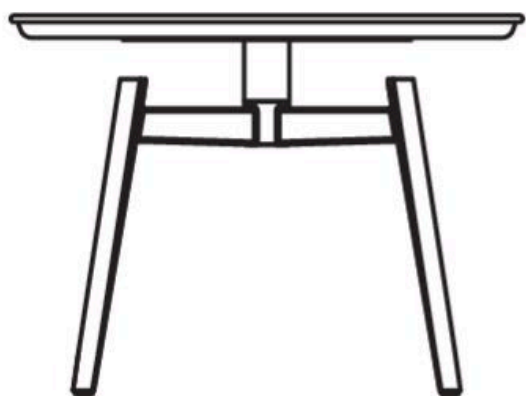

Husk

Small tables

2013

Patricia Urquiola

Description

Designed to accompany the Husk bed, it is useful in domestic environments with its design based on a circular metal tray lightly resting on solid die-cast supports. Painted in three colours, the top also has a copper finish as homage to an ancient material that was once associated with classical aesthetics, and which has been revisited today with modern sensitivity.

Technical information

Tray

steel sheet

Support frame

steel sheet and die-cast aluminium

Ferrules

plastic material

HT62

46 cm
18 1/8"

62,5 cm

24 5/8"

63,5 cm

25"