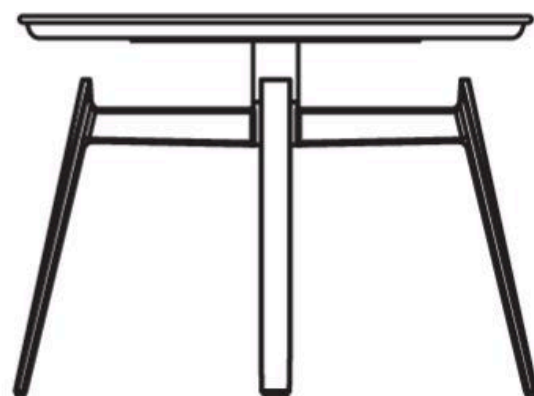

Husk

Small tables

2013

Patricia Urquiola

Description

Designed to accompany the Husk bed, it is useful in domestic environments with its design based on a circular metal tray lightly resting on solid die-cast supports. Painted in three colours, the top also has a copper finish as homage to an ancient material that was once associated with classical aesthetics, and which has been revisited today with modern sensitivity.

Technical information

Tray

steel sheet

Support frame

steel sheet and die-cast aluminium

Ferrules

plastic material

HT62

46 cm
18 1/8"

62,5 cm

24 5/8"

63,5 cm

25"