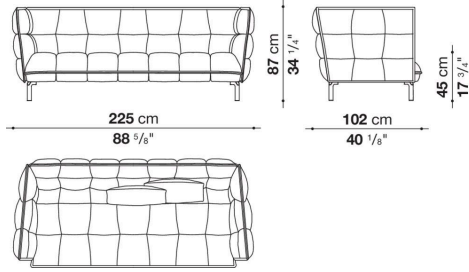

Husk-Sofa

SOFAS

2014

Patricia Urquiola

Description

Warm and comfortable, Husk-Sofa is born from the overturning of the traditional construction process of a sofa: it is in fact its soft and flexible parts that have structural qualities. It has a deep seat and comes in two sizes. Its important volume is made lighter by the supports available in different finishes, while the loose down cushions increase its comfort. Refined and informal at the same time, Husk-Sofa revisits the tradition of Chesterfield sofas and addresses the theme of capitonné quilting in a contemporary version. The height of the feet from ground is 17,5 cm (6 7/8").

Technical information

Internal frame

tubular steel and steel profiles

Internal frame upholstery

flexible cold shaped polyurethane foam, polyester fibre cover

Back cushion (HS55-HS55C)

down feather and polyester fibre, pillow style typology

Feet

die-cast aluminium

Ferrules

thermoplastic material

Cover

fabric

Technical drawings

HS225