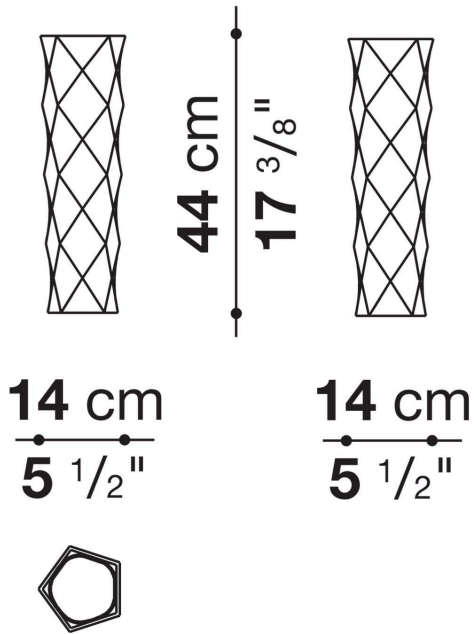

Joker

OBJECTS

2007

Nicole Äbischer

Description

Gold and silver leaf along with the more classic black and white are the finishes for the Joker vases and bowls, that stand out for their faceted surfaces.

Technical information

Material

enamelled ceramic (internal: glossy - external: matt)

Colour

internal: white - external: white, black, gold foil or silver foil

AB20035

AB20036

AB20037