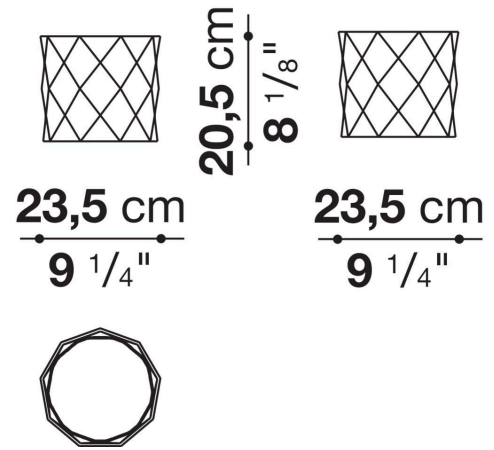

AB20035

AB20036

AB20037