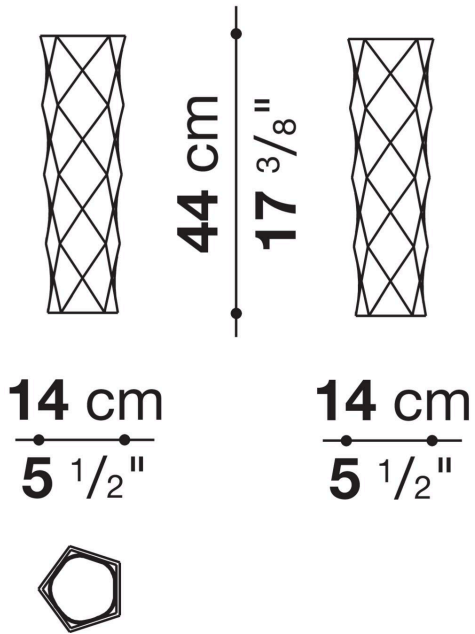

AB20035

AB20036

AB20037