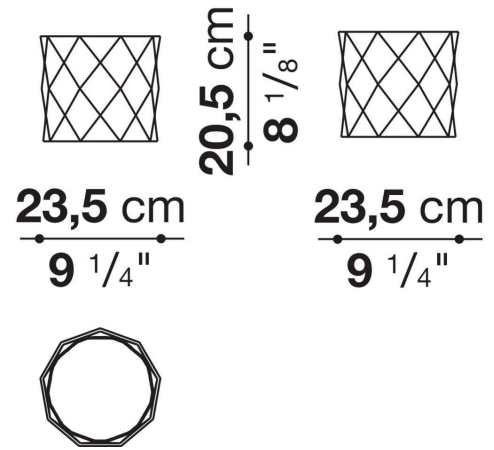

Material

enamelled ceramic (internal: glossy - external: matt)

Colour

internal: white - external: white, black, gold foil or silver foil

AB20035

AB20036

AB20037