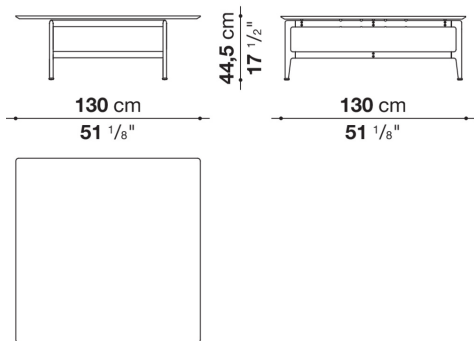

## Description

---

Square or rectangular, the Pianura low table stands out for the essential and sophisticated features that give life to a proposal of great formal elegance. With wooden or marble top and aluminium structure, it is also available with a thick leather tray integrated into the top. Numerous are the finishes to choose from both for the top and for the structure.

## Technical information

---

**Top**

marble or veneered multi-layered wood panel

**Tray (PN180\_2V-PN130Q\_V)**

aluminium sheet covered in thick leather

**Support frame**

die-cast aluminium and extrusions

# Technical drawings

**PN130**

**PN180\_1**

**PN180\_2**

**PN180\_2V**

**PN130Q**

**PN130Q\_V**