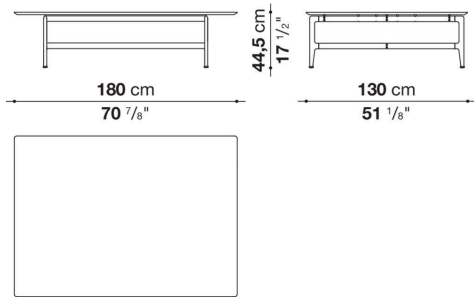

Technical drawings

PN180_2