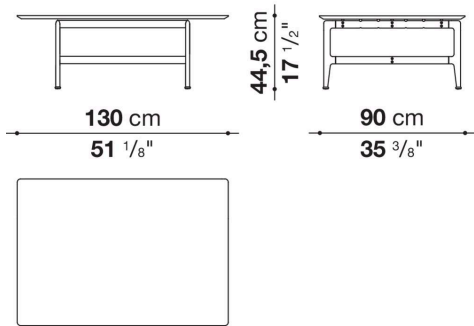

Technical drawings

PN130