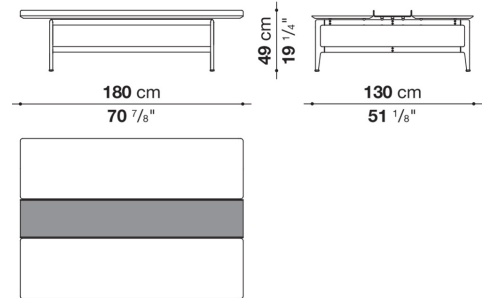

## Description

---

Square or rectangular, the Pianura low table stands out for the essential and sophisticated features that give life to a proposal of great formal elegance. With wooden or marble top and aluminium structure, it is also available with a thick leather tray integrated into the top. Numerous are the finishes to choose from both for the top and for the structure.

# Technical drawings

**PN130**

**PN180\_1**

**PN180\_2**

**PN180\_2V**

**PN130Q**

**PN130Q\_V**