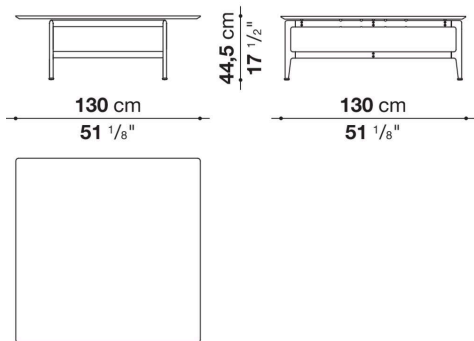

Pianura

SMALL TABLES

2019

Antonio Citterio

Description

Square or rectangular, the Pianura low table stands out for the essential and sophisticated features that give life to a proposal of great formal elegance. With marble top and aluminium structure, it is also available with a thick leather tray integrated into the top. Numerous are the finishes to choose from both for the top and for the structure.

plastic material

Technical drawings

PN130

PN180_1

PN180_2

PN180_2V

PN130Q

PN130Q_V