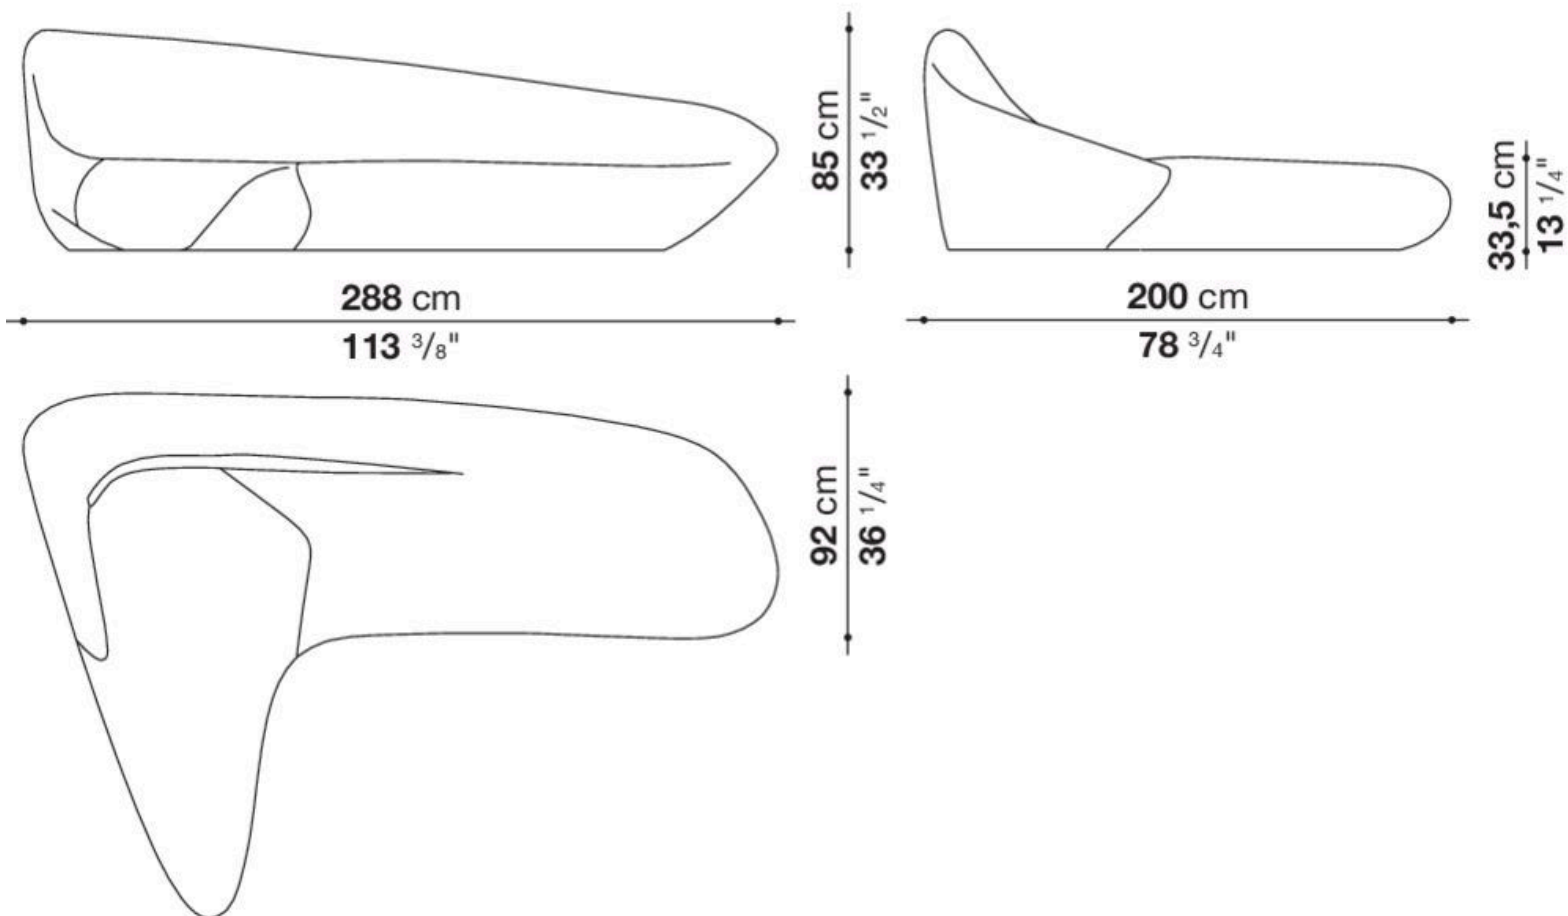

Technical information

Internal frame

tubular steel and steel profiles

Internal frame upholstery

Bayfit® flexible cold shaped polyurethane foam

Cover

fabric in limited categories

Technical drawings

MS288S

MS151PS

151 cm

59 1/2"

30 cm
11 3/4"

108 cm

42 1/2"