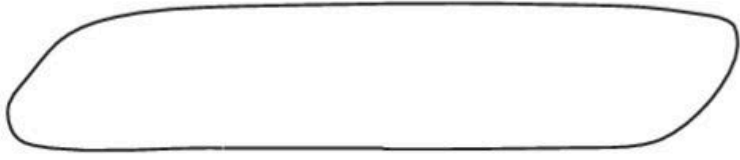

Moon System

Sofas

2007

Zaha Hadid

Description

With its unmistakable distinctive profile, as are the projects by Zaha Hadid, Moon System is a sofa-sculpture with curvilinear shapes and a strongly dynamic movement. It looks like a single block that contains, as if “sculpted” into a single material, the backrest, seat and armrest, which match the ottoman that perfectly corresponds to the hollows of the seat and follows its profile. Moon System is a true design statement, an iconic sofa that does not renounce to ergonomic design and comfort. The textile collection includes stretch fabrics in different colours and polyurethane coated covers that enhance its sculptural look.

Technical information

Internal frame

tubular steel and steel profiles

Internal frame upholstery

Bayfit® flexible cold shaped polyurethane foam

Cover

fabric in limited categories

Technical drawings

MS288S

MS151PS

151 cm

59 1/2"

30 cm
11 3/4"

108 cm

42 1/2"