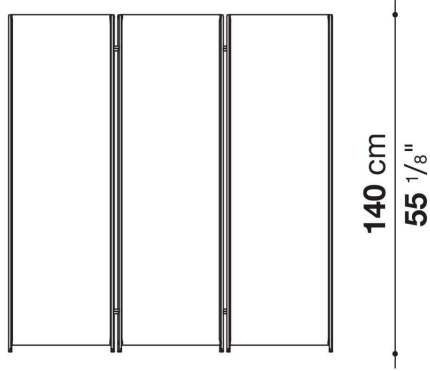

Technical drawings

QLPV3