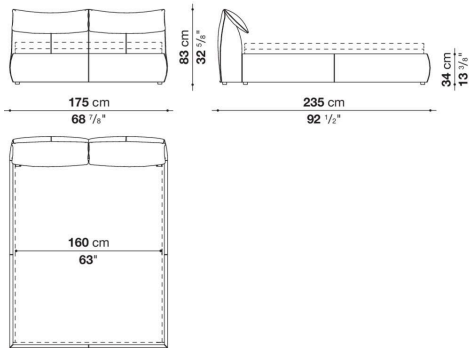

Technical information

Bed sides

multi-layered wood panel, shaped polyurethane, polyester fibre cover

Headboard

tubular steel and steel profiles, flexible cold shaped polyurethane foam, polyester fibre cover

Feet

plastic material

Cover

fabric or leather

Technical drawings

LBL160

LBL180

LBL200