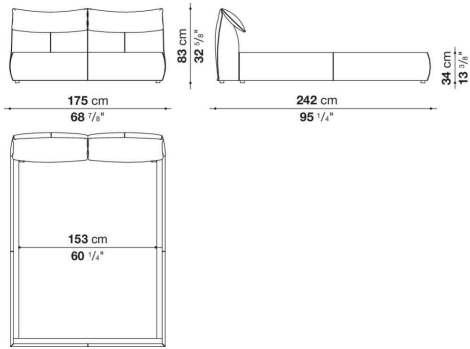

Technical information

Bed sides

multi-layered wood panel, shaped polyurethane, polyester fibre cover

Headboard

tubular steel and steel profiles, flexible cold shaped polyurethane foam, polyester fibre cover

Feet

plastic material

Cover

fabric or leather

Technical drawings

LBL153

LBL160

LBL180