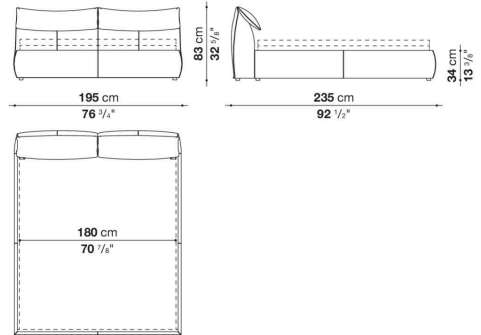

Technical information

Bed sides

multi-layered wood panel, shaped polyurethane, polyester fibre cover

Headboard

tubular steel and steel profiles, flexible cold shaped polyurethane foam, polyester fibre cover

Feet

plastic material

Cover

fabric or leather

Technical drawings

LBL160

LBL180

LBL200