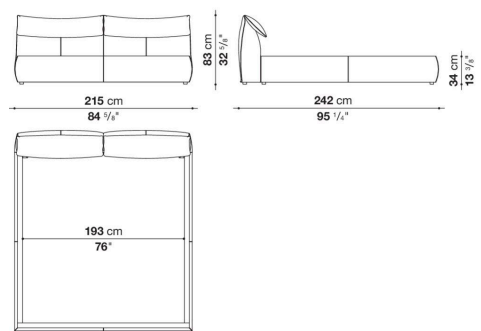

Technical drawings

LBL193