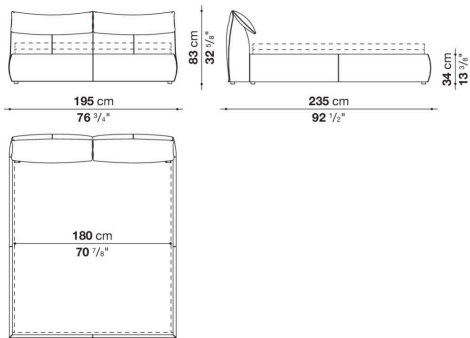

Technical information

Bed sides

multi-layered wood panel, shaped polyurethane, polyester fibre cover

Headboard

tubular steel and steel profiles, flexible cold shaped polyurethane foam, polyester fibre cover

Feet

plastic material

Cover

fabric or leather

Technical drawings

LBL153

LBL160

LBL180