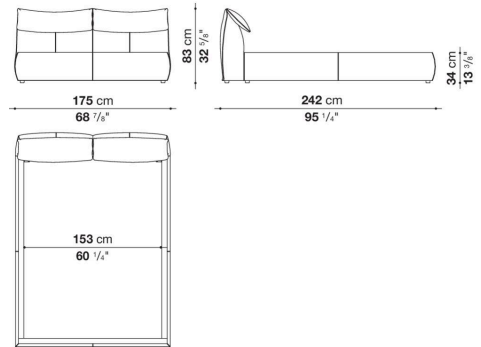

Technical drawings

LBL153