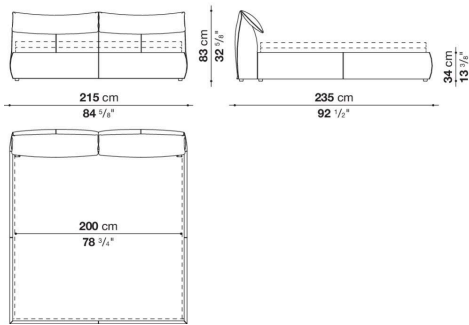

Technical information

Bed sides

multi-layered wood panel, shaped polyurethane, polyester fibre cover

Headboard

tubular steel and steel profiles, flexible cold shaped polyurethane foam, polyester fibre cover

Feet

plastic material

Cover

fabric or leather

Technical drawings

LBL160

LBL180

LBL200