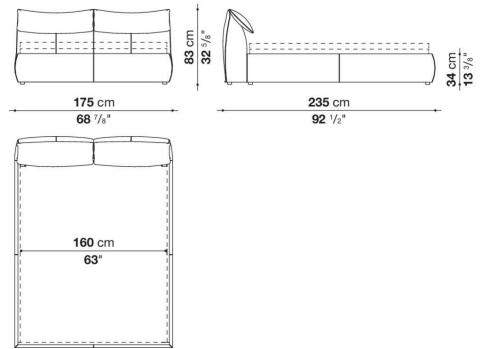

Technical information

Bed sides

multi-layered wood panel, shaped polyurethane, polyester fibre cover

Headboard

tubular steel and steel profiles, flexible cold shaped polyurethane foam, polyester fibre cover

Feet

plastic material

Cover

fabric or leather

Technical drawings

LBL153

LBL160

LBL180