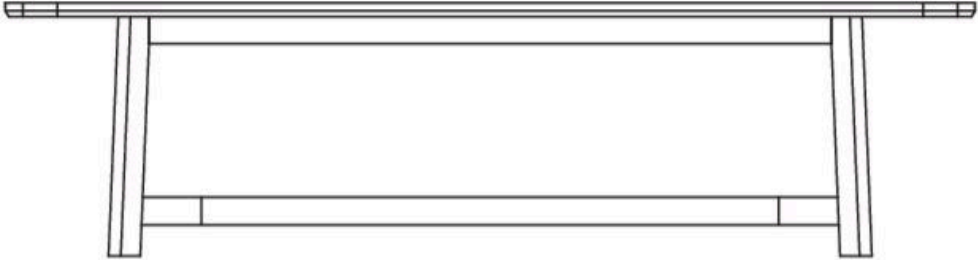

## Description

Ginestra is a collection of large rectangular and round outdoor dining tables. Made of natural solid teakwood, the tops are enriched by a central porcelain stoneware insert reminiscent of Calacatta white marble.

## Technical information

**Frame and top**

solid wood

**Top section**

porcelain stoneware

**Ferrules**

thermoplastic material

**Waterproof cover cloth**

PES fabric coated on one side in PU

# GN280T

**280 cm**  
**110 1/4"**

**73,5 cm**  
**28 7/8"**

**110 cm**  
**43 1/4"**