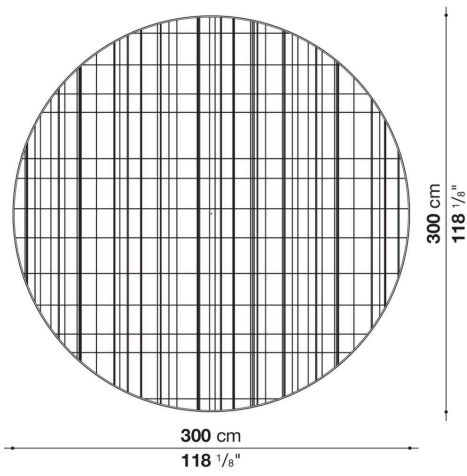

Piet

COMPLEMENTS

2021

B&B Italia Cr&S

Description

The Piet carpets collection, designed with a clear inspiration to Mondrian artworks, reach the harmony through the balance of important lines, colours and surfaces. Next to the three rectangular dimensions, the new round and oval shapes are added. Piet is realized with 100% polypropylene thread with important permeability and breathability features that make this product perfect for an outdoor location.

Technical information

Material

100% polypropylene

Technical drawings

TPI300R

TPI250VL

TPI200

TPI250