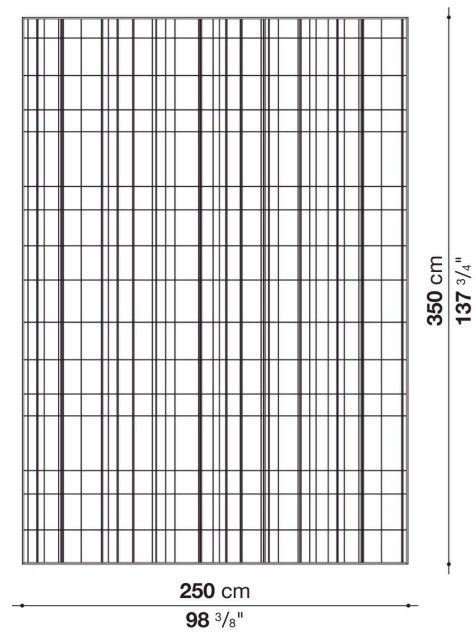

Technical information

Material

100% polypropylene

Technical drawings

TPI300R

TPI250VL

TPI200

TPI250