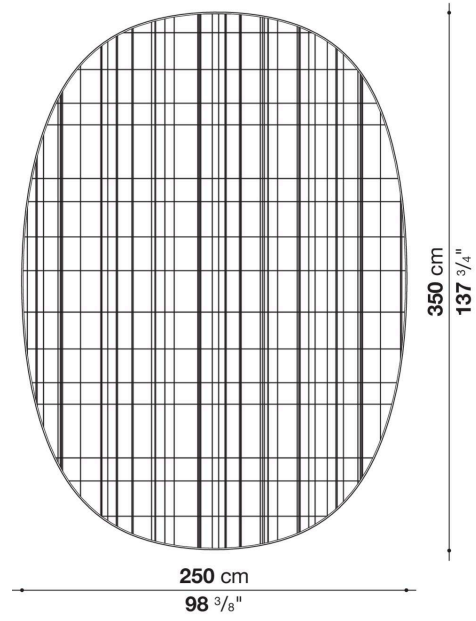

Technical information

Material

100% polypropylene

Technical drawings

TPI300R

TPI250VL

TPI200

TPI250