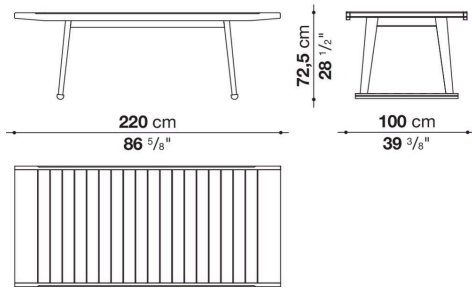

Technical drawings

TGO220