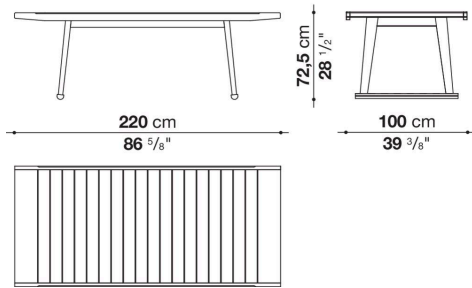

Technical drawings

TGO220