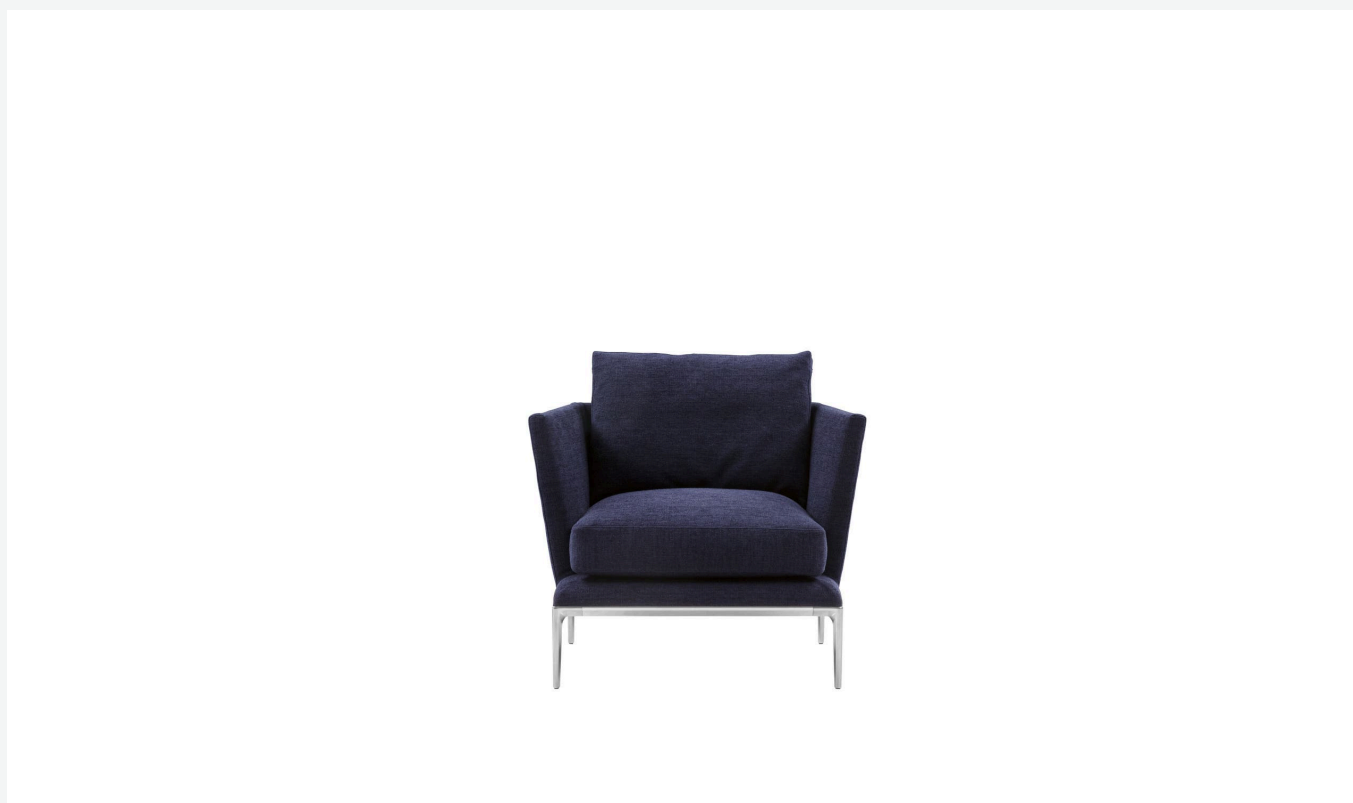

## Description

---

The latest addition to the B&B Atoll seating range is this new small armchair. Agile and elevated in design, its thin metal legs evoke the style of the sofa and are ideally complemented by the characteristic shape of the cushions, which harmonise linearity with softness. The backrest and seat are characterised by two soft cushions that rest on a slightly inclined frame, providing the ideal balance between comfort and functionality. The height of the feet from ground is 20,5 cm (8 1/8").

## Technical information

---

**Internal frame**

tubular steel and steel profiles

**Internal frame upholstery**

flexible cold shaped polyurethane foam, polyester fibre cover

**Seat cushion**

shaped polyurethane of different density, sterilized down, polyester fibre cover