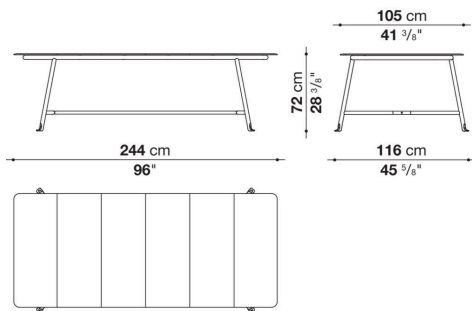

Technical drawings

TBE244