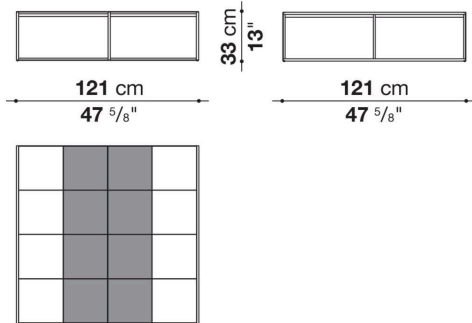

Technical drawings

TCN12