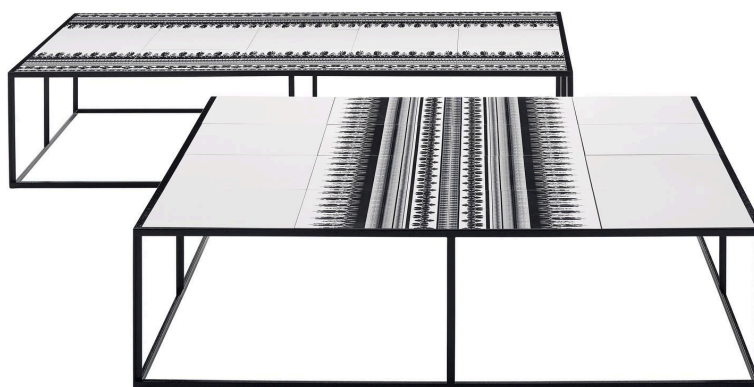

Canasta

SMALL TABLES

2007

Patricia Urquiola

Description

The Canasta small tables for outdoor use can be used on their own or to complement the family of seatings of the same name. Realized with minimalist and geometric shapes and available in two sizes, have a powder-painted steel frame and tops in porcelain stoneware featuring refined black and white graphic designs.

Technical information

Frame

steel with polyester powder painting

Top

tiles in porcelain stoneware

Ferrules

thermoplastic material

Technical drawings