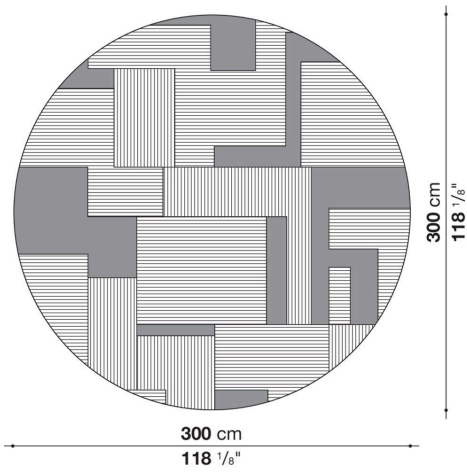

Caldes

COMPLEMENTS

2018

B&B Italia Cr&S

Description

Carpets in 80% Visrayon and 20% Botanical Silk available in various colours. The range includes a round version, in one size or rectangular in three sizes, both of which can also be made to measure.

Technical information

Material

80% Visrayon and 20% Botanical Silk

Technical drawings

TCD1

TCD1R

TCD2

TCD3