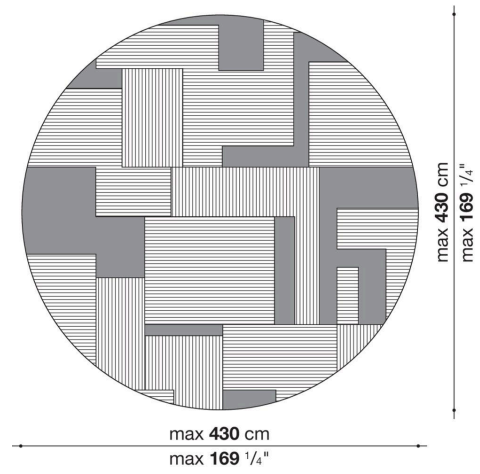

Caldes

COMPLEMENTS

2018

B&B Italia Cr&S

Description

Carpets in 80% Visrayon and 20% Botanical Silk available in various colours. The range includes a round version, in one size or rectangular in three sizes, both of which can also be made to measure.

Technical information

Material

80% Visrayon and 20% Botanical Silk

Technical drawings

TCD1

TCD1R

TCD2

TCD3