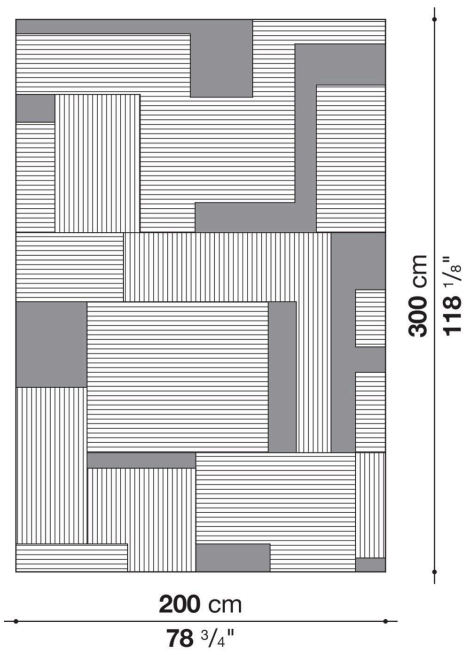

Caldes

COMPLEMENTS

2018

B&B Italia Cr&S

Description

Carpets in 80% Visrayon and 20% Botanical Silk available in various colours. The range includes a round version, in one size or rectangular in three sizes, both of which can also be made to measure.

Technical information

Material

80% Visrayon and 20% Botanical Silk

Technical drawings

TCD1

TCD1R

TCD2

TCD3