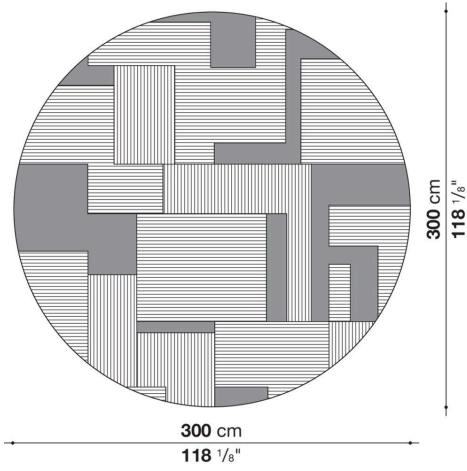

Technical drawings

TCD1