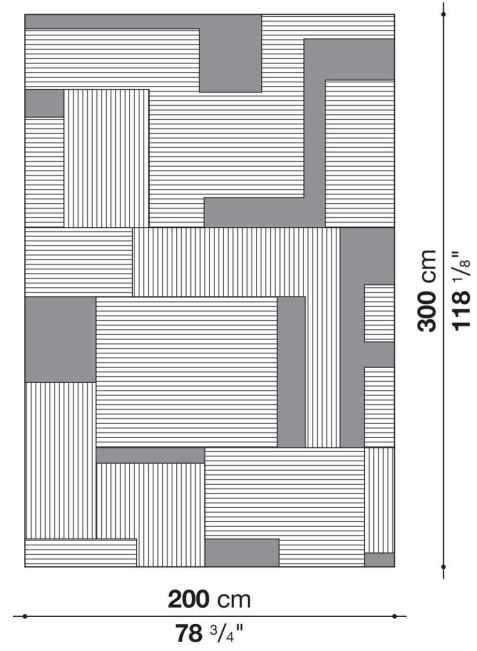

## Description

---

Carpets in 80% Visrayon and 20% Botanical Silk available in various colours. The range includes a round version, in one size or rectangular in three sizes, both of which can also be made to measure.

### **Material**

80% Visrayon and 20% Botanical Silk

# Technical drawings

TCD1

TCD2

TCD3

TCD4

**TCD1R**

**TCD**