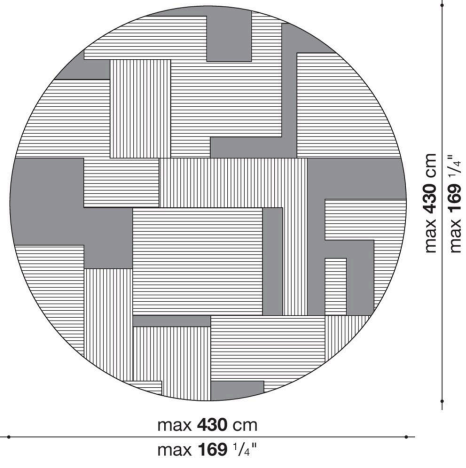

## Description

---

Carpets in 80% Visrayon and 20% Botanical Silk available in various colours. The range includes a round version, in one size or rectangular in three sizes, both of which can also be made to measure.

# Technical drawings

TCD1

TCD2

TCD3

TCD4

**TCD1R**

**TCD**