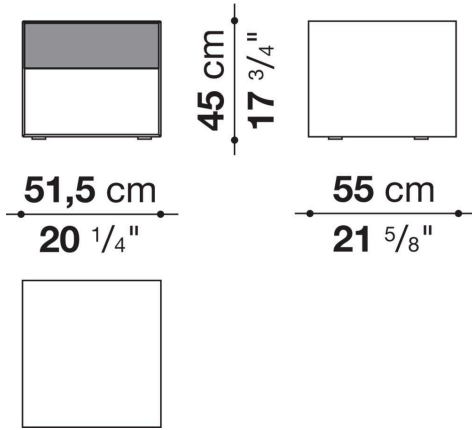

Technical information

Frame and drawer front

MDF wood fibre panels

Internal drawer

melamine faced wood particles panel

Drawer runners

TIP-ON fully extractible

Technical drawings

CD52B

CD77

CD90SX

CD90DX

CD120

CD52A

133 cm
52 ³/₈"

55 cm
21 ⁵/₈"

51,5 cm
20 ¹/₄"

CD92

CD122

CD150