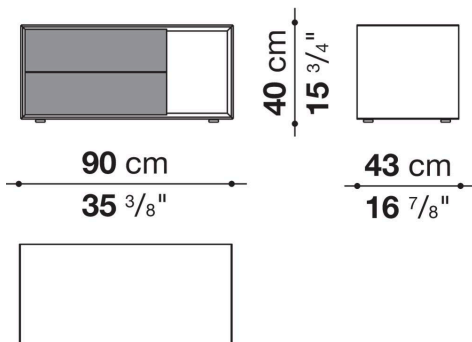

Technical information

Frame and drawer front

MDF wood fibre panels

Internal drawer

melamine faced wood particles panel

Drawer runners

TIP-ON fully extractible

Technical drawings

CD52B

CD77

CD90SX

CD90DX

CD120

CD52A

133 cm
52 ³/₈"

55 cm
21 ⁵/₈"

51,5 cm
20 ¹/₄"

CD92

CD122

CD150