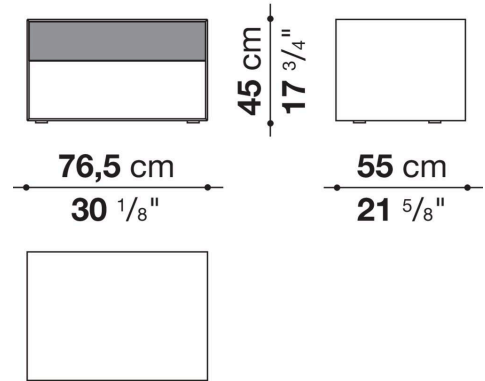

Technical information

Frame and drawer front

MDF wood fibre panels

Internal drawer

melamine faced wood particles panel

Drawer runners

TIP-ON fully extractible

Technical drawings

CD52B

CD77

CD90SX

CD90DX

CD120

CD52A

133 cm
52 ³/₈"

55 cm
21 ⁵/₈"

51,5 cm
20 ¹/₄"

CD92

CD122

CD150