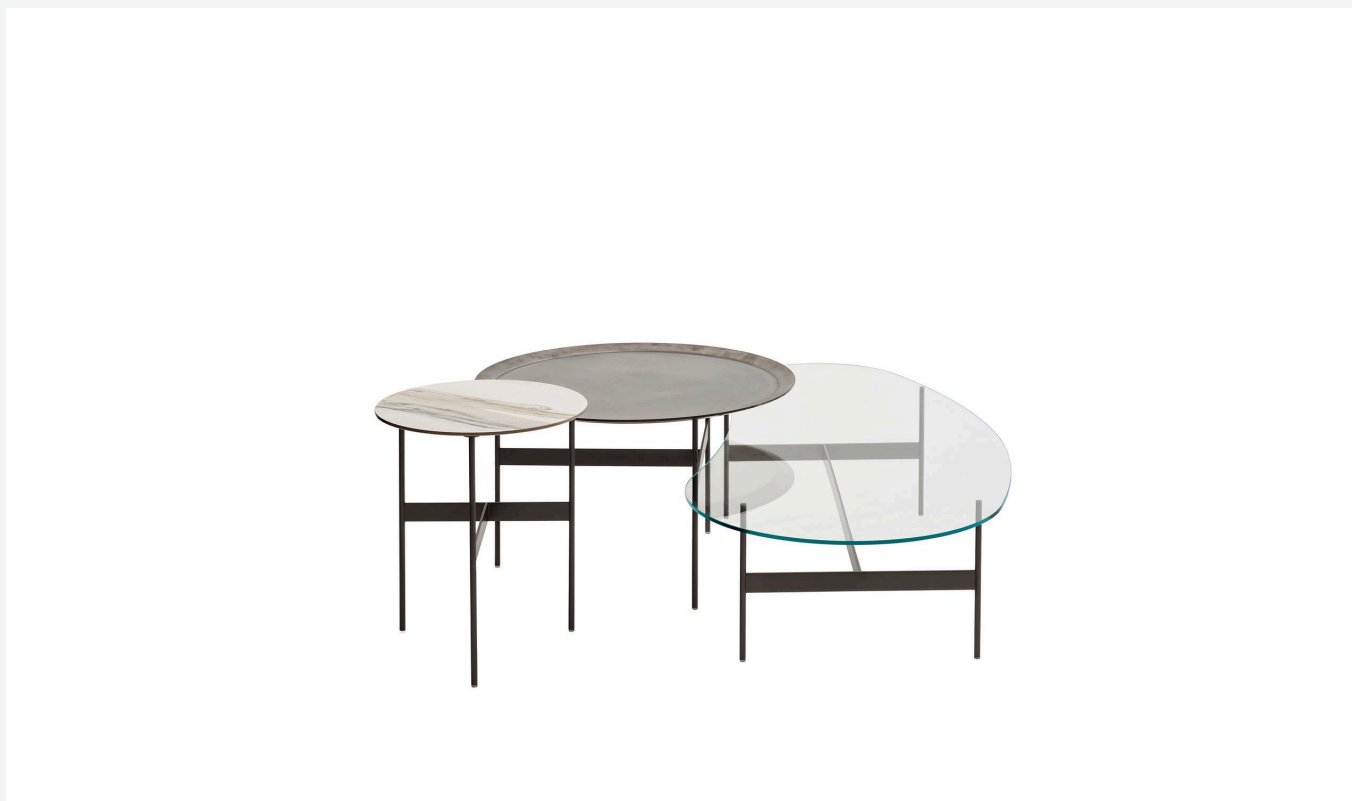

## Description

---

Lightness and simplicity distinguish Formiche (Ants in English) complements. The slender support frame (making reference to the name), with its shape and finish, picks up the theme of the feet in the sofa system. The rounded support of painted steel is connected by crosspiece to support the tops in different shapes, round, oval, or "kidney bean". Formiche's various shapes and heights make it possible to compose different support systems. The tops themselves, made of several finishes, have a fine thickness of 8 mm.

## Technical information

---

**Top**

glass or porcelain stoneware

**Tray (FR47V-FR67V)**

aluminium sheet or wood

**Support frame**

drawn steel