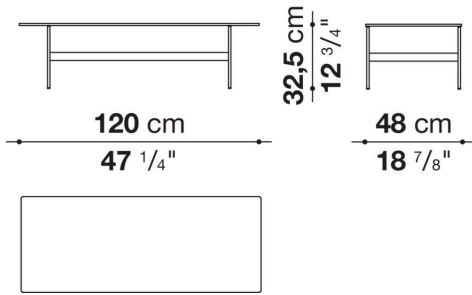

Technical drawings

FR120