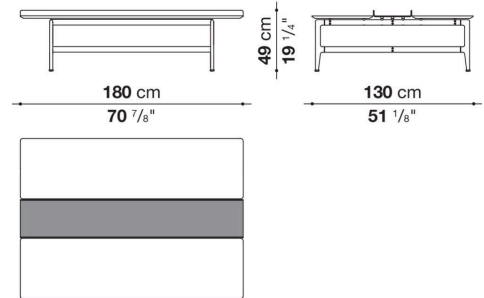

Technical drawings

PN180_2V