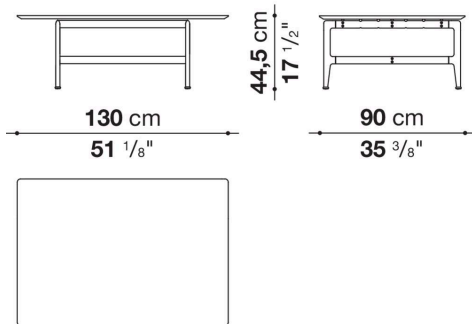

Technical drawings

PN130