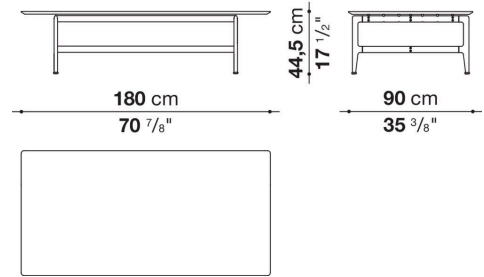

Technical drawings

PN180_1