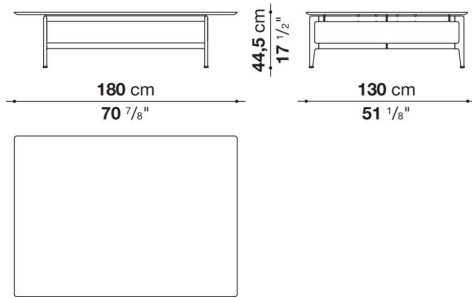

Technical drawings

PN180_2