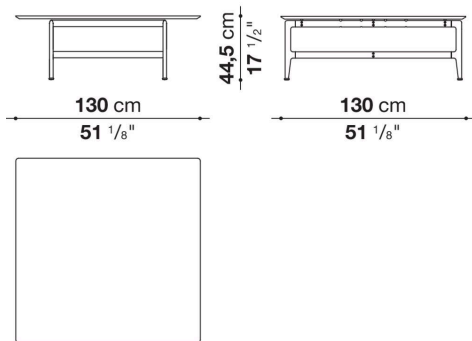

Pianura

SMALL TABLES

2019

Antonio Citterio

Description

Square or rectangular, the Pianura low table stands out for the essential and sophisticated features that give life to a proposal of great formal elegance. With marble top and aluminium structure, it is also available with a thick leather tray integrated into the top. Numerous are the finishes to choose from both for the top and for the structure.

plastic material

Technical drawings

PN130

PN180_1

PN180_2

PN180_2V

PN130Q

PN130Q_V