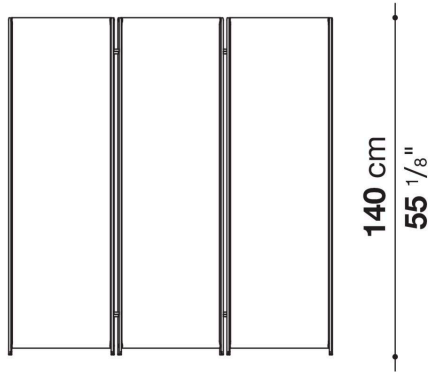

Technical drawings

QLPV3