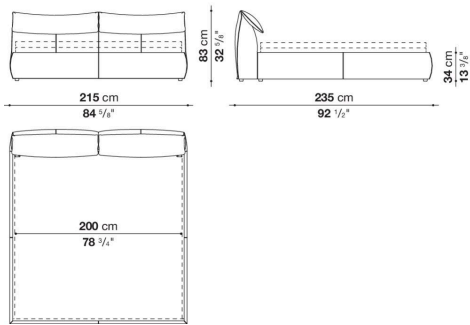

Technical information

Bed sides

multi-layered wood panel, shaped polyurethane, polyester fibre cover

Headboard

tubular steel and steel profiles, flexible cold shaped polyurethane foam, polyester fibre cover

Feet

plastic material

Cover

fabric or leather

Technical drawings

LBL160

LBL180

LBL200