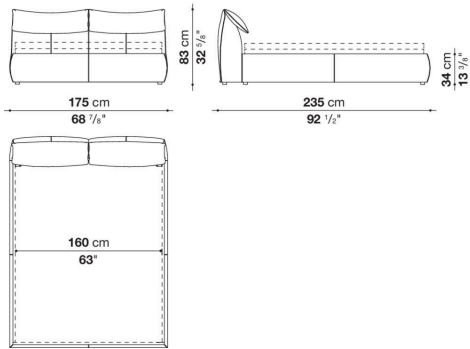

Technical information

Bed sides

multi-layered wood panel, shaped polyurethane, polyester fibre cover

Headboard

tubular steel and steel profiles, flexible cold shaped polyurethane foam, polyester fibre cover

Feet

plastic material

Cover

fabric or leather

Technical drawings

LBL160

LBL180

LBL200