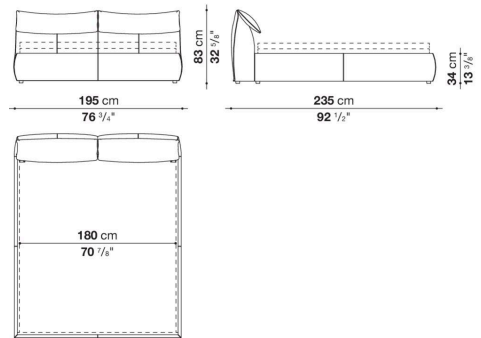

Technical information

Bed sides

multi-layered wood panel, shaped polyurethane, polyester fibre cover

Headboard

tubular steel and steel profiles, flexible cold shaped polyurethane foam, polyester fibre cover

Feet

plastic material

Cover

fabric or leather

Technical drawings

LBL160

LBL180

LBL200