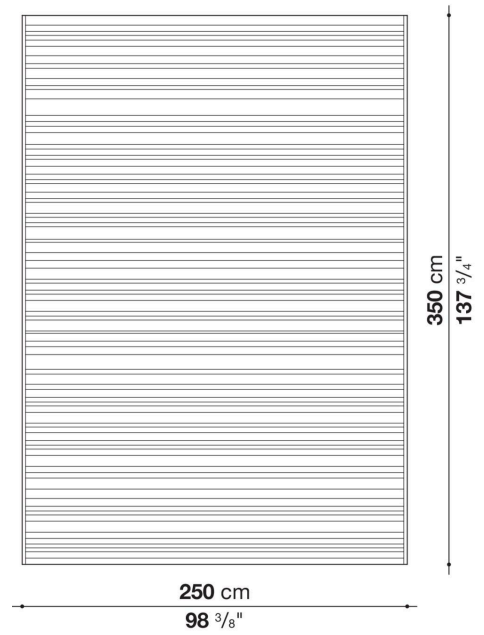

Technical information

Material

100% polyolefin

Technical drawings

TW350R

TW01R

TW200

TW250