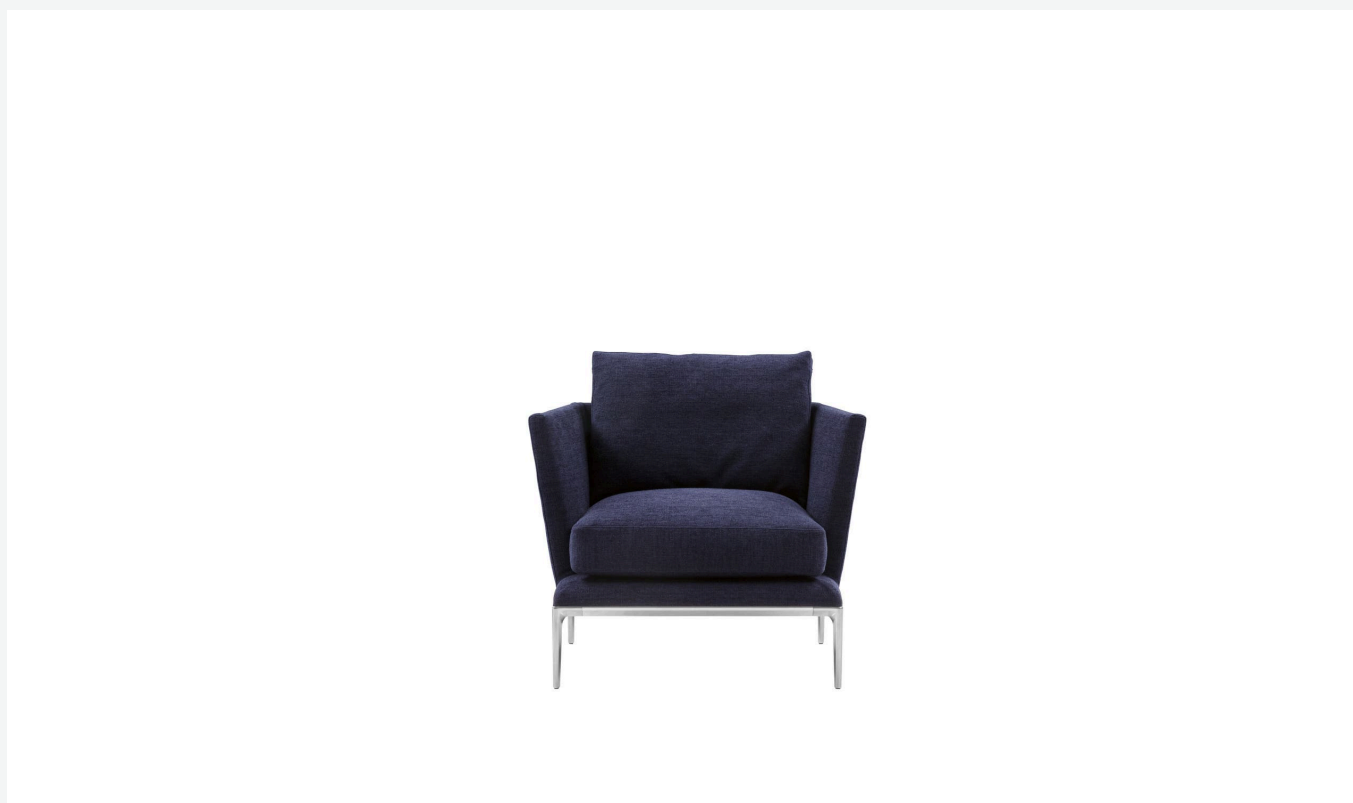

B&B Atoll

ARMCHAIRS

2021

Antonio Citterio

Description

The latest addition to the B&B Atoll seating range is this new small armchair. Agile and elevated in design, its thin metal legs evoke the style of the sofa and are ideally complemented by the characteristic shape of the cushions, which harmonise linearity with softness. The backrest and seat are characterised by two soft cushions that rest on a slightly inclined frame, providing the ideal balance between comfort and functionality. The height of the feet from ground is 20,5 cm (8 1/8").

Technical information

Innenrahmen

Stahlrohre und -profile

Innenrahmen Füllung

kalt elastischer Polyurethanschaum, Futter aus Polyesterfaser

Sitzkissen

geformtes Polyurethan verschiedener Dichten, sterilisierte Daunen, Futter aus Polyesterfaser

Rückenkissen

geformtes Polyurethan, sterilisierte Daunen

Traggestell

Aludruckguss

Gleiter

Kunststoff

Bezug

Stoff oder Leder