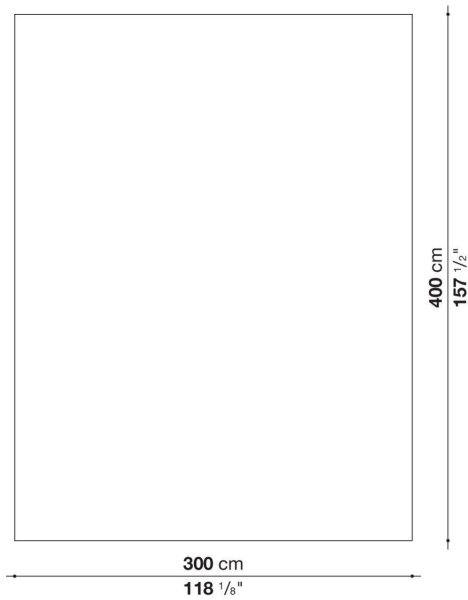

## Description

---

Milos is a handmade pure wool carpet. It is available in a rectangular version in three standard sizes, with the possibility of having it also made to measure. Two the colours to choose from.

## Technical information

---

**Material (obere Seite)**

100% Wolle

**Material (untere Seite)**

90% Baumwolle und 10% Polyester

# Technical drawings

**ML2T**

**ML3T**

**ML4T**

**MLT**