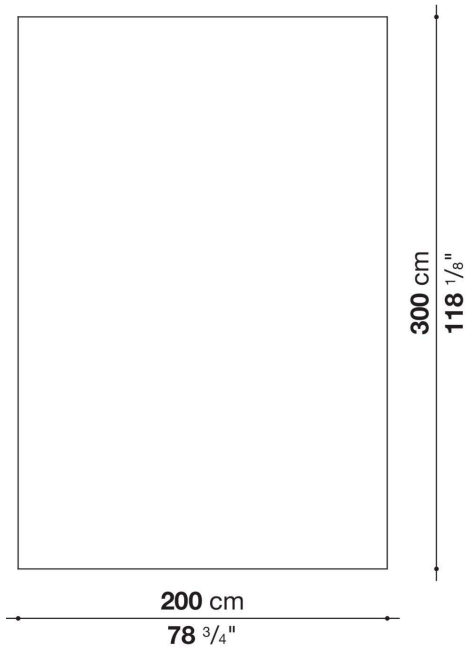

Technical drawings

ML2T