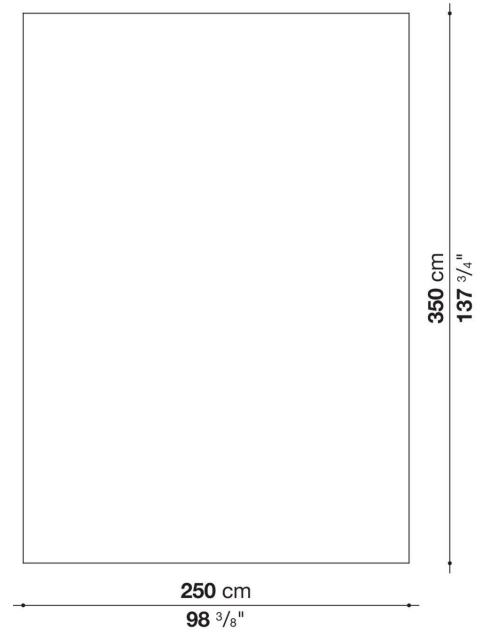

## Description

---

Milos is a handmade pure wool carpet. It is available in a rectangular version in three standard sizes, with the possibility of having it also made to measure. Two the colours to choose from.

## Technical information

---

**Material (obere Seite)**

100% Wolle

**Material (untere Seite)**

90% Baumwolle und 10% Polyester

# Technical drawings

**ML2T**

**ML3T**

**ML4T**

**MLT**