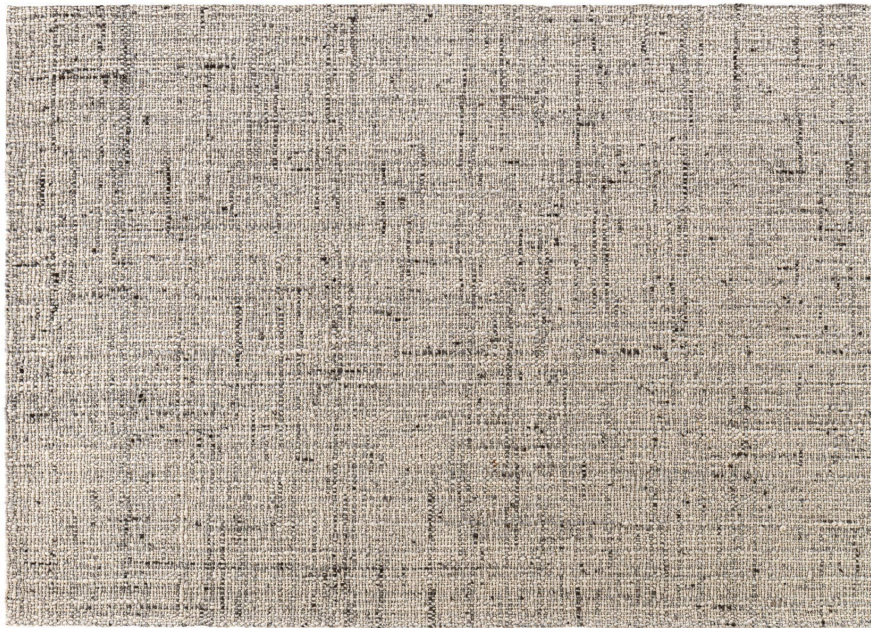

## Description

---

Milos is a handmade pure wool carpet. It is available in a rectangular version in three standard sizes, with the possibility of having it also made to measure. Two the colours to choose from.

## Technical information

---

**Material (obere Seite)**

100% Wolle

**Material (untere Seite)**

90% Baumwolle und 10% Polyester