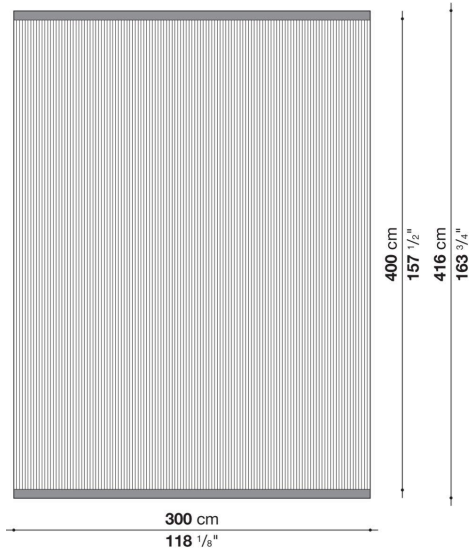

Technical information

Material

100% Wolle

Technical drawings

TMT2

TMT3

TMT4

TMT