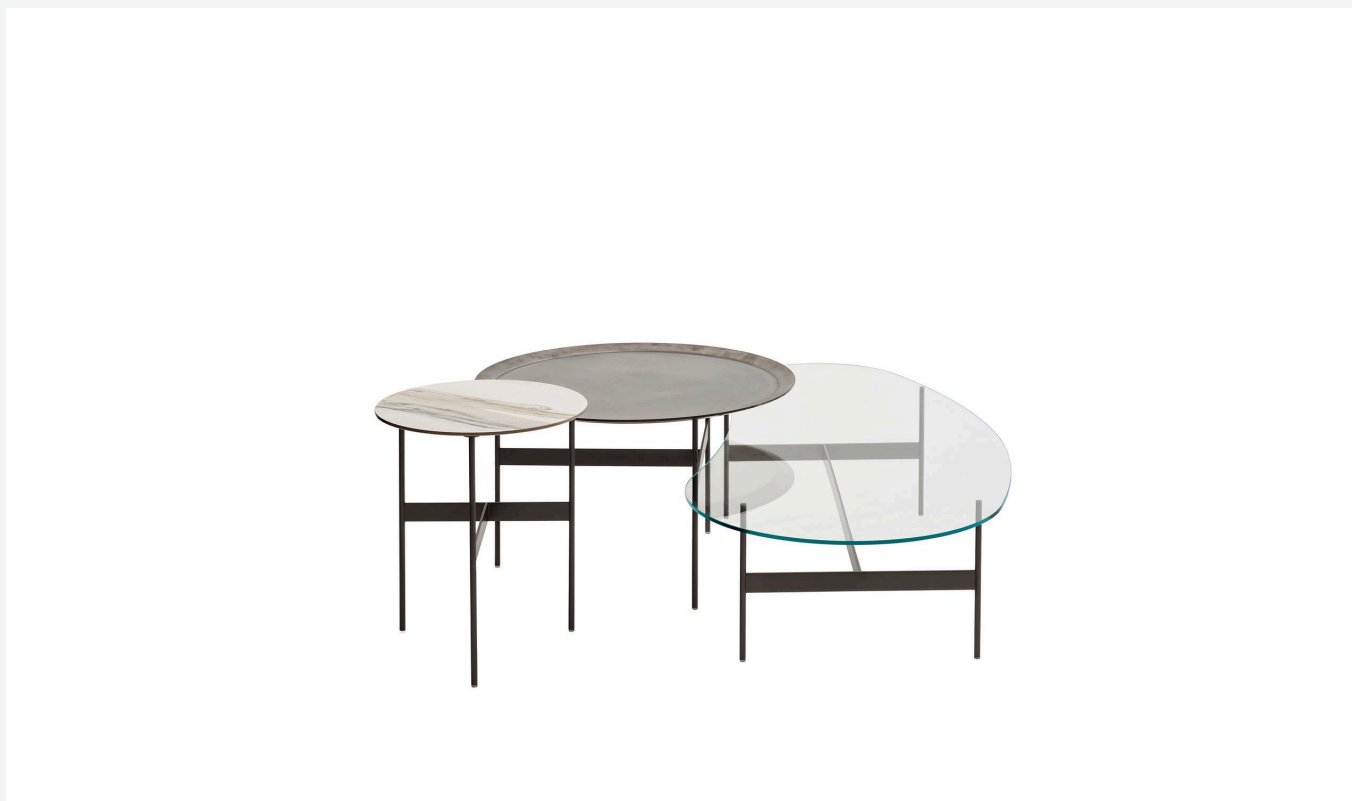

Formiche

SMALL TABLES

2017

Piero Lissoni

Description

Lightness and simplicity distinguish Formiche (Ants in English) complements. The slender support frame (making reference to the name), with its shape and finish, picks up the theme of the feet in the sofa system. The rounded support of painted steel is connected by crosspiece to support the tops in different shapes, round, oval, or “kidney bean”. Formiche's various shapes and heights make it possible to compose different support systems. The tops themselves, made of several finishes, have a fine thickness of 8 mm.

Technical information

Platte

Glas oder Porzellan-Steinzeug

Tablett (FR47V-FR67V)

Aluminiumplatte oder Holz

Traggestell

gezogener Stahl

Gleiter