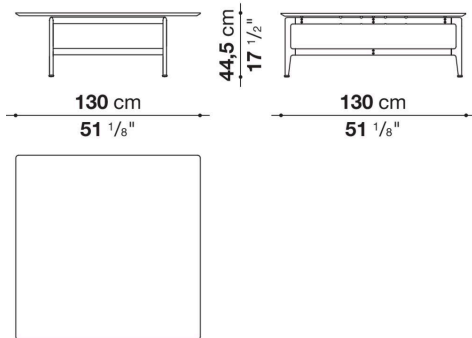

Technical drawings

PN130Q