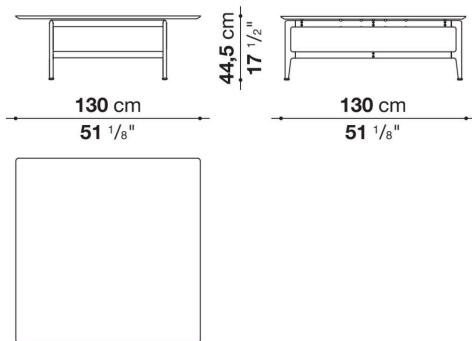

Technical drawings

PN130Q