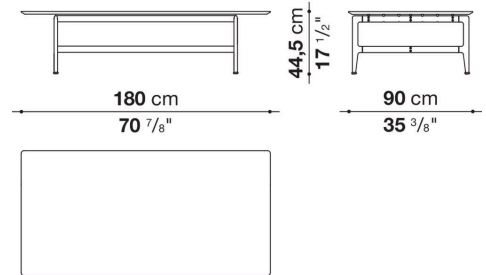

Technical drawings

PN180_1