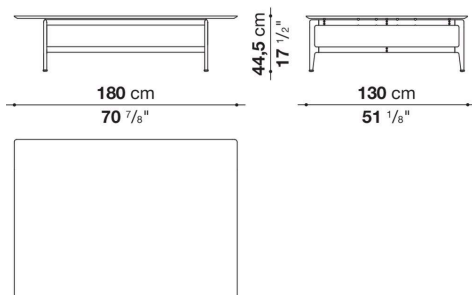

Technical drawings

PN180_2