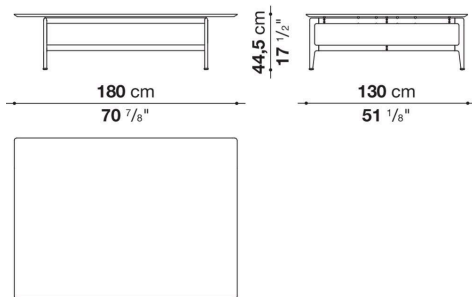

Technical drawings

PN180_2