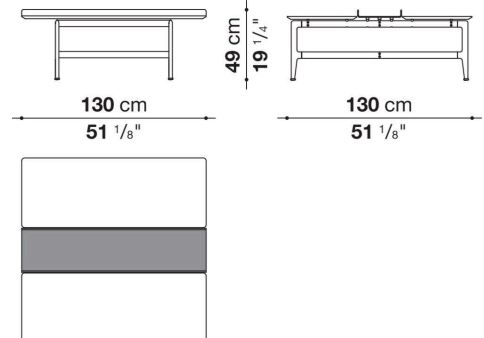

Technical drawings

PN130Q_V