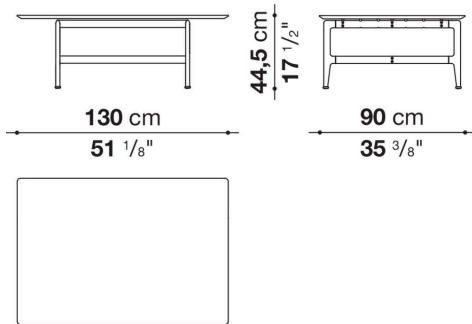

Technical drawings

PN130