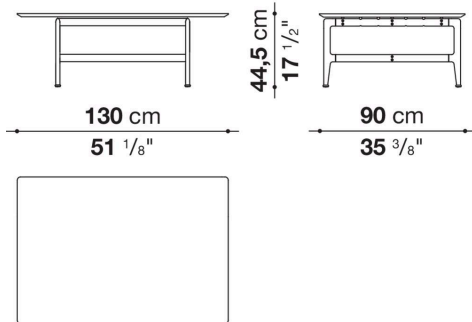

Technical drawings

PN130