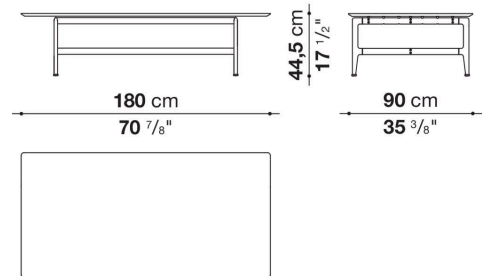

Technical drawings

PN180_1