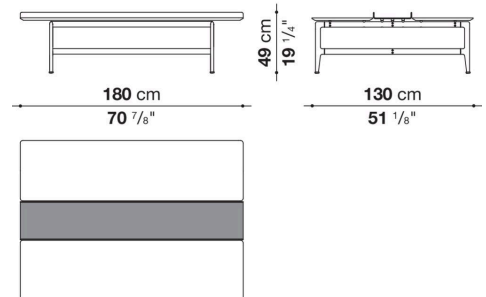

Technical drawings

PN180_2V