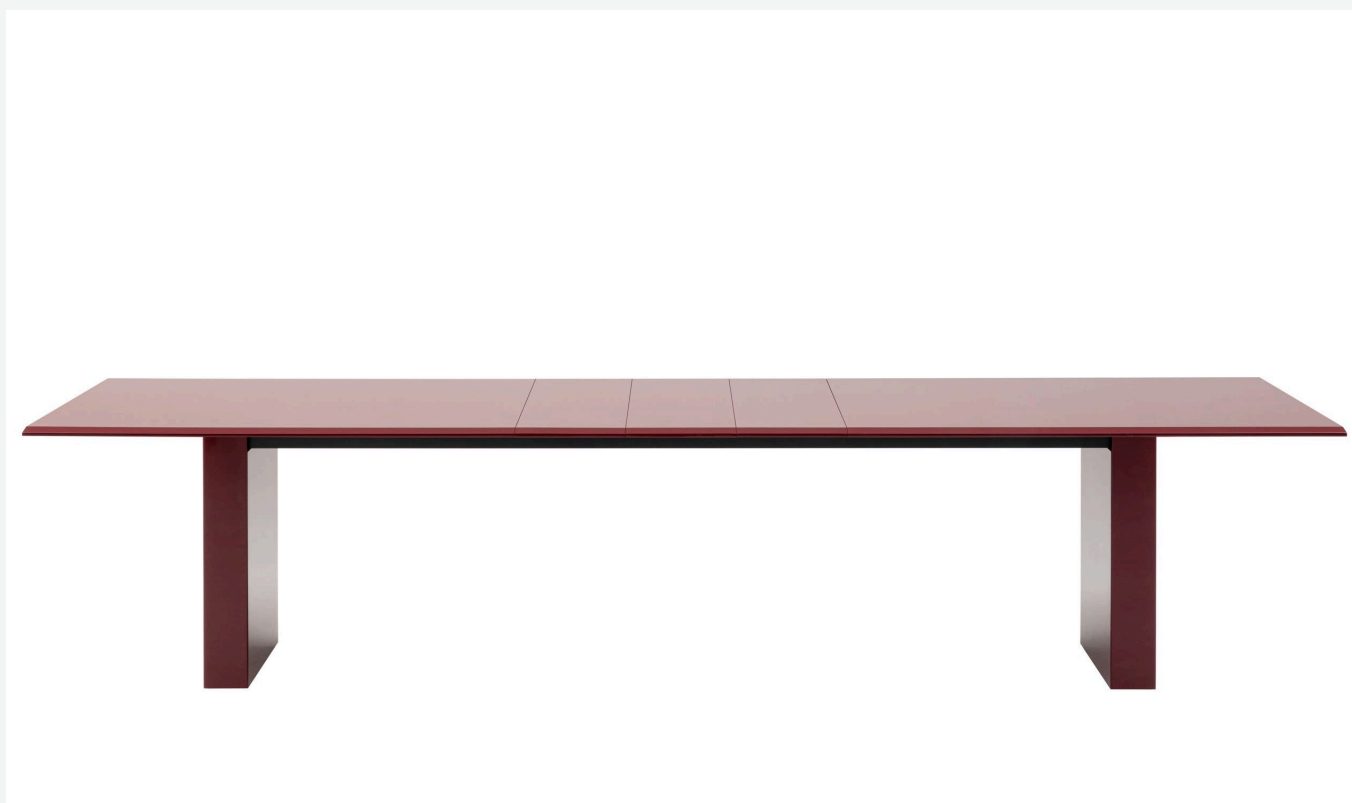

## Description

---

Assiale is a table that stands out for its essential design, strongly distinctive presence and contemporary character. It is offered in two versions: extendable and fixed. Characteristic of the extendable version is the special extension system that allows the size of the table to be enlarged by simply sliding the top. Thanks to this system, the 210 cm top extends up to 294 cm, while the 250 cm top reaches 334 cm, thus adapting to different space and usage requirements. The table in the extendable version is available with a glossy or satin lacquered finish in all the colours of the B&B Italia's collection. The table in the fixed version, in two sizes with a 250 cm and 294 cm top, is made of Levanto red marble that gives it a monumental appearance while maintaining the essentiality of the design.

## Technical information

---

**Platte**

Holzfaser oder mit Marmor (Polyesterausführung glänzend) verkleidetes Holz, getragen von einer HPL-Paneel

**Beine**

Holzfaser oder mit Marmor (Polyesterausführung glänzend) verkleidetes Holz

**Gestell**

Aluminium

**Gleiter**

Filz