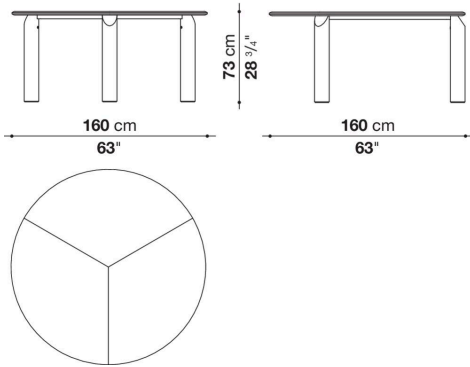

Technical drawings

TI160R