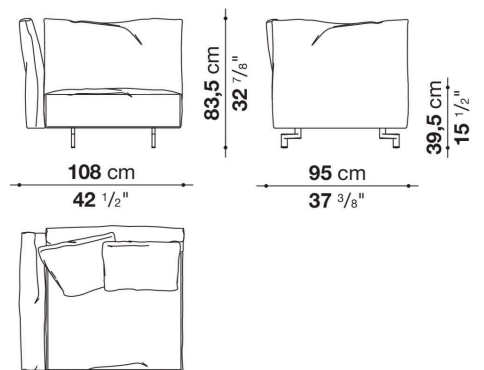

DM108D

DM202S

DM202D

DM296S

DM296D

DM108AS