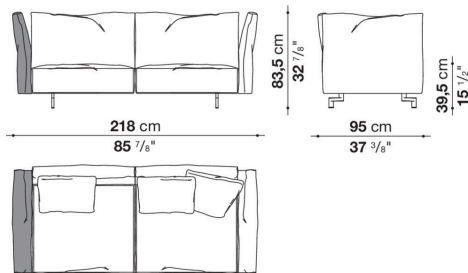

DM108AD

DM218AS

DM218AD

DM312AS

DM312AD

DM154LS_1