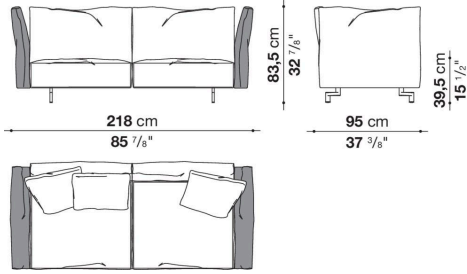

Dambo

SOFAS

2023

Piero Lissoni

Description

Dambo is the third sofa system that Piero Lissoni has designed for B&B Italia. It's a modular system composed of irregular pentagons and rectangular modules that combines more complex geometric shapes with linear elements and lends itself to multiple compositions and environments. The pentagonal base elements, with their large dimensions and great flexibility, can be used as peninsulas when combined with other elements or as free-standing monoliths. They are cozy volumes to be placed in the middle of a room, to craft corner solutions or to create customized compositions. The high, enveloping backrests are a hymn to the organic forms of the botanical world. The armrests resemble petals thanks to a front movement that allows them to be lowered and adjusted as desired. There are five basic elements, characterized by a cozy softness and plush ergonomics. The different geometries are in harmony with each other, informal yet functional and versatile. The entire series boasts a cold-foamed construction system with state-of-the-art upholstery. Backrests and armrests are attached to the base structure by means of a bayonet coupling system. The small feet, with their discrete and essential design, have an elegant oval section. What emerges is lightness but also versatility, in line with the contemporary lifestyle dictates increasingly merging living spaces and home office corners. Dambo thus lends itself to a wide audience, faithful to the B&B Italia tradition, but with an eye on the art of modern living. The height of the feet from ground is 14,5 cm (5 3/4").

Technical information

Innenrahmen

Stahlrohre und -profile

Innenrahmen Füllung

kalt elastischer Polyurethanschaum, Futter aus Polyesterfaser

Rückenkissen (DM55C)

Polyesterfaser

Füße

Aludruckguss

Gleiter

Kunststoff

Bezug

Stoff oder Leder

Technical drawings

DM218

DM312