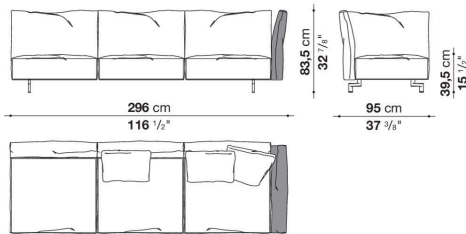

DM108D

DM202S

DM202D

DM296S

DM296D

DM108AS