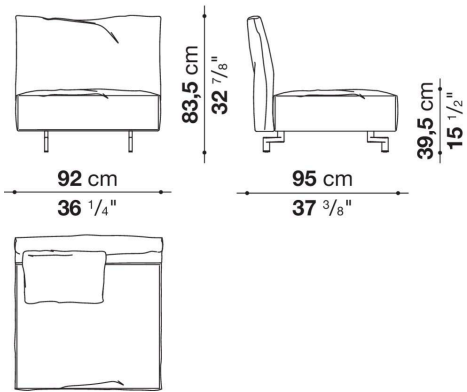

Technical drawings

DM92C