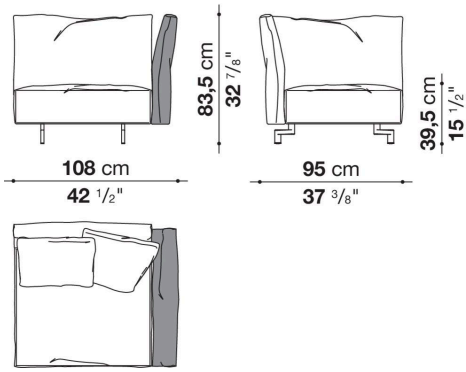

DM108D

DM202S

DM202D

DM296S

DM296D

DM108AS