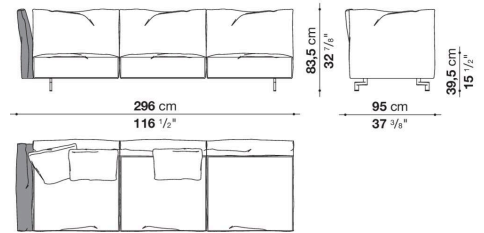

DM108D

DM202S

DM202D

DM296S

DM296D

DM108AS