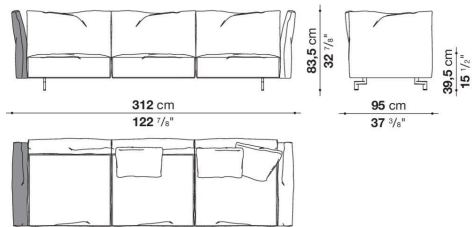

DM154LD_1

DM312AD