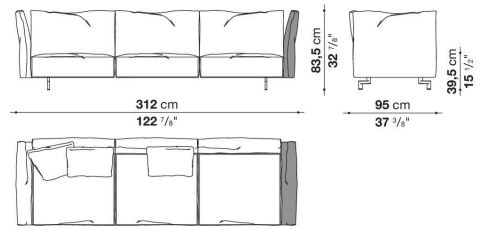

DM108AD

DM218AS

DM218AD

DM312AS

DM312AD

DM154LS_1