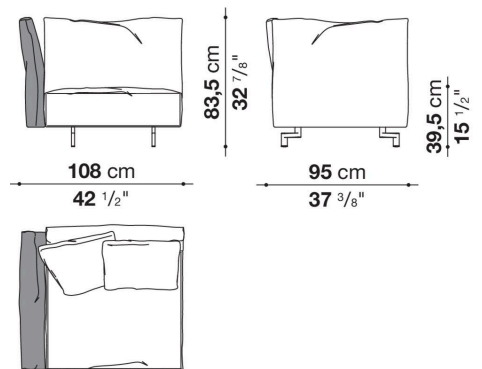

Technical drawings

DM108S