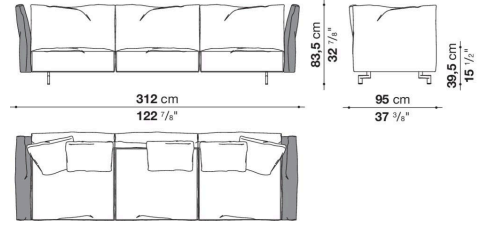

Dambo

SOFAS

2023

Piero Lissoni

Description

Dambo is the third sofa system that Piero Lissoni has designed for B&B Italia. It's a modular system composed of irregular pentagons and rectangular modules that combines more complex geometric shapes with linear elements and lends itself to multiple compositions and environments. The pentagonal base elements, with their large dimensions and great flexibility, can be used as peninsulas when combined with other elements or as free-standing monoliths. They are cozy volumes to be placed in the middle of a room, to craft corner solutions or to create customized compositions. The high, enveloping backrests are a hymn to the organic forms of the botanical world. The armrests resemble petals thanks to a front movement that allows them to be lowered and adjusted as desired. There are five basic elements, characterized by a cozy softness and plush ergonomics. The different geometries are in harmony with each other, informal yet functional and versatile. The entire series boasts a cold-foamed construction system with state-of-the-art upholstery. Backrests and armrests are attached to the base structure by means of a bayonet coupling system. The small feet, with their discrete and essential design, have an elegant oval section. What emerges is lightness but also versatility, in line with the contemporary lifestyle dictates increasingly merging living spaces and home office corners. Dambo thus lends itself to a wide audience, faithful to the B&B Italia tradition, but with an eye on the art of modern living. The height of the feet from ground is 14,5 cm (5 3/4").

Technical information

Innenrahmen

Stahlrohre und -profile

Innenrahmen Füllung

kalt elastischer Polyurethanschaum, Futter aus Polyesterfaser

Rückenkissen (DM55C)

Polyesterfaser

Füße

Aludruckguss

Gleiter

Kunststoff

Bezug

Stoff oder Leder

Technical drawings

DM218

DM312