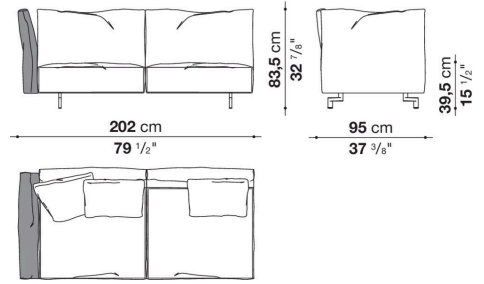

DM108D

DM202S

DM202D

DM296S

DM296D

DM108AS