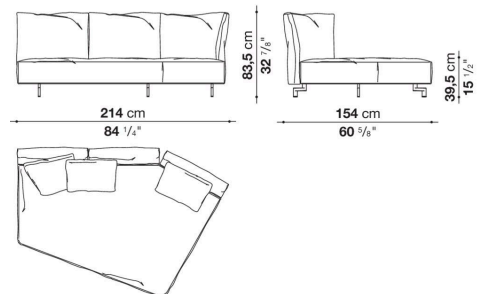

DM154LS_2

DM154LS_1