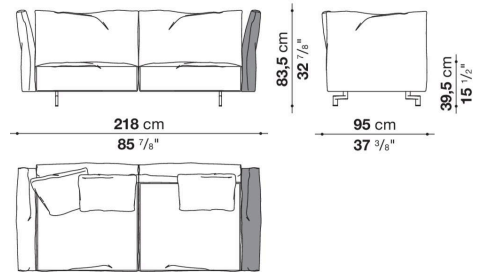

DM108AD

DM218AS

DM218AD

DM312AS

DM312AD

DM154LS_1