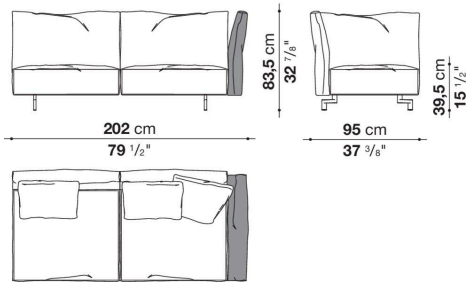

DM108D

DM202S

DM202D

DM296S

DM296D

DM108AS