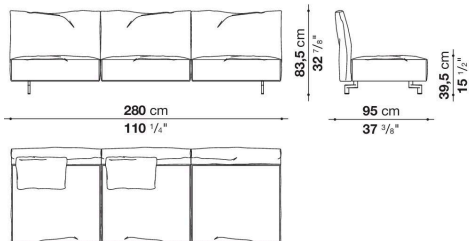

Technical drawings

DM280C