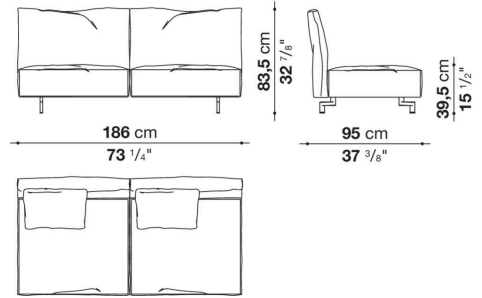

Technical drawings

DM186C