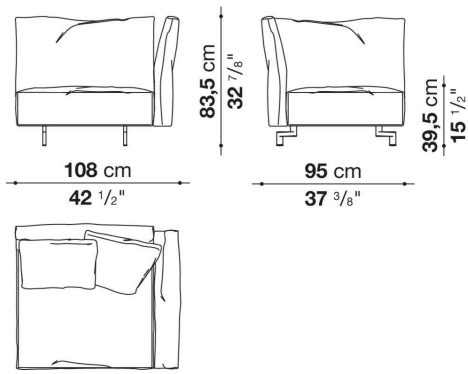

DM108AD

DM218AS

DM218AD

DM312AS

DM312AD

DM154LS_1