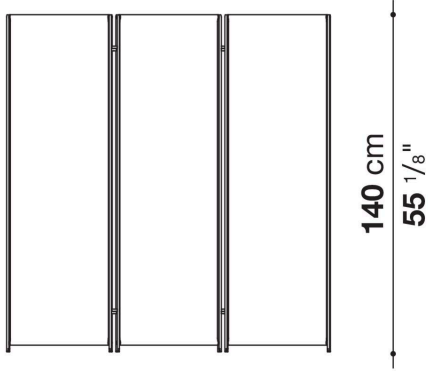

Technical drawings

QLPV3