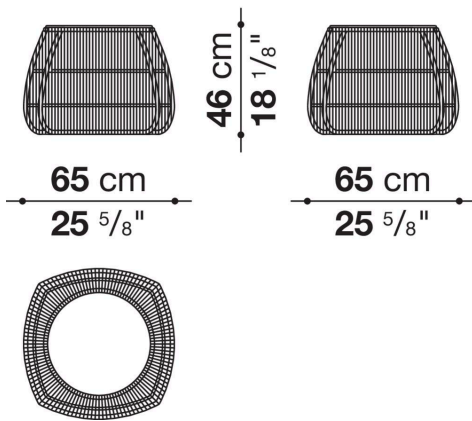

TCNC3

TCNC4

PCNC60

PCNC80