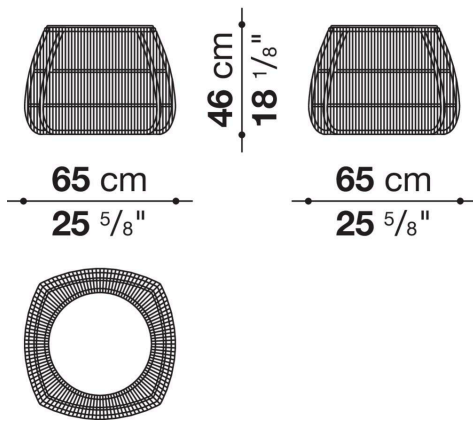

TCNC3

TCNC4

PCNC60

PCNC80