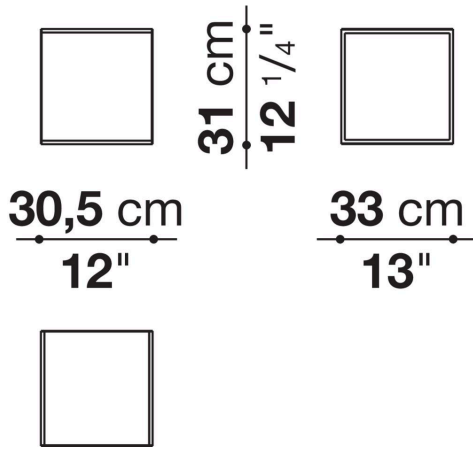

TCNC3

TCNC4

PCNC60

PCNC80