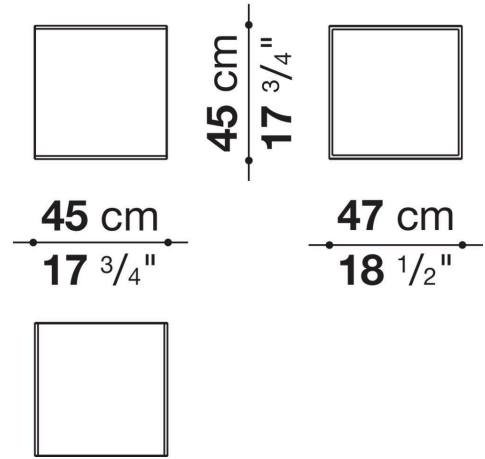

TCNC3

TCNC4

PCNC60

PCNC80