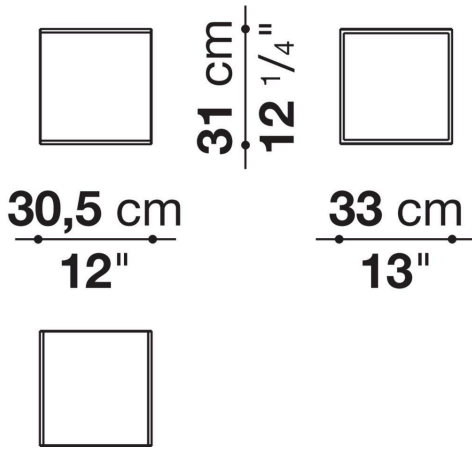

TCNC3

TCNC4

PCNC60

PCNC80