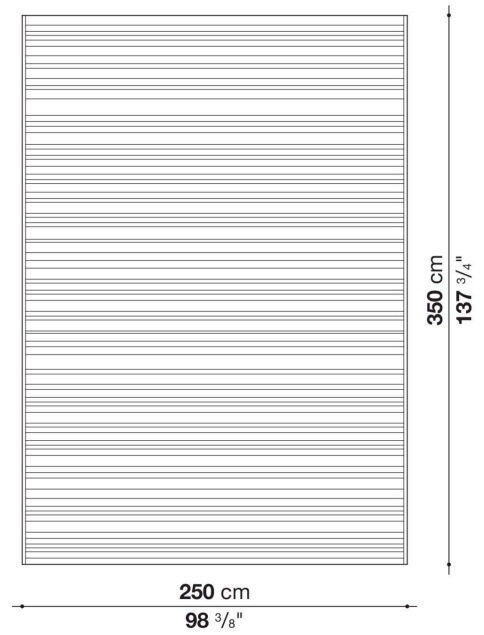

Technical information

Material

100% Polyolefin

Technical drawings

TW350R

TW01R

TW200

TW250