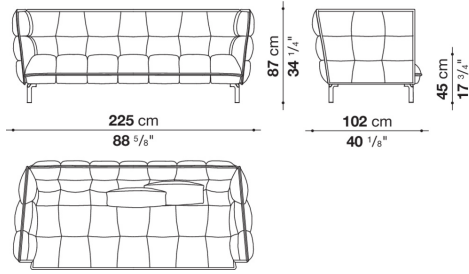

Technical drawings

HS225