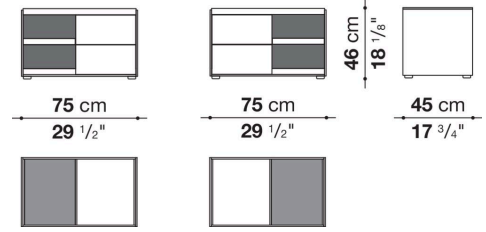

Technical drawings

CSF75V

CSF75A