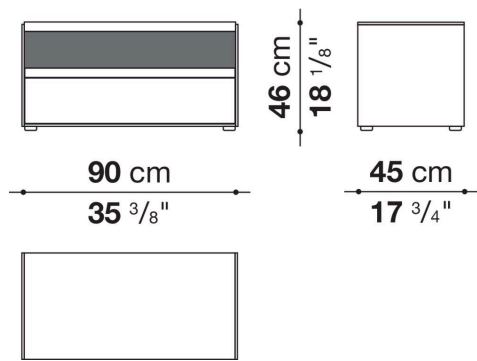

CSF90A

CSF90AV

CSF120A

CSF120AV

CSF120BV

CSF150D