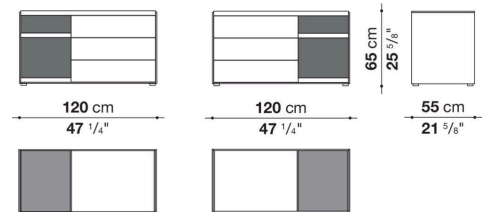

CSF90A

CSF90AV

CSF120A

CSF120AV

CSF120BV

CSF150D