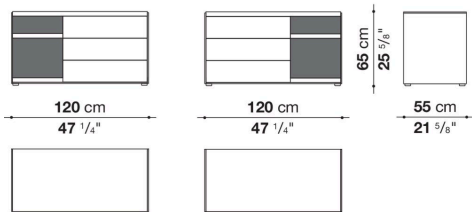

CSF90A

CSF90AV

CSF120A

CSF120AV

CSF120BV

CSF150D