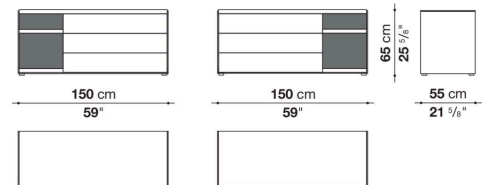

CSF90A

CSF90AV

CSF120A

CSF120AV

CSF120BV

CSF150D