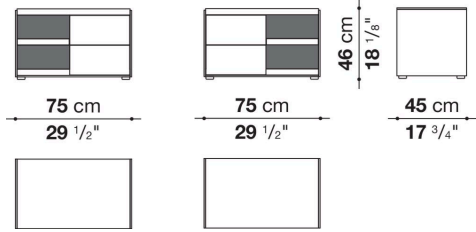

Technical information

Storage unit frame

veneered wood particles panel

Storage unit frame with section and extractable shelf

solid wood, veneered wood particles panel

Section and drawer front

MDF wood fibre panel

Side and baseboard

HPL stratified laminate panel

Drawer frame

panels in MDF wood fibre, bottom in refined wood particles

Adjustable feet

steel and plastic material

Technical drawings

CSF75