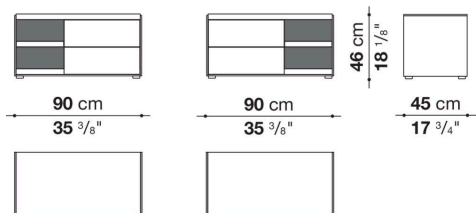

Technical drawings

CSF75A

CSF90