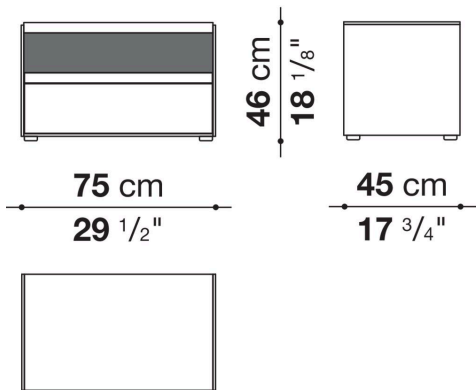

Technical drawings

CSF75A