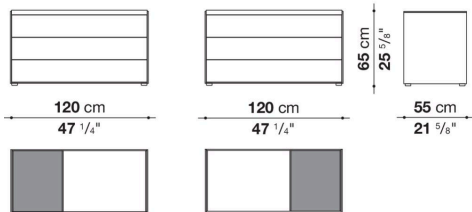

CSF90A

CSF90AV

CSF120A

CSF120AV

CSF120BV

CSF150D