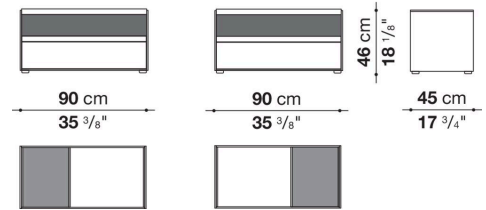

CSF90A

CSF90AV

CSF120A

CSF120AV

CSF120BV

CSF150D