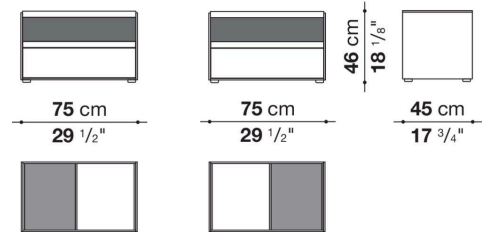

Technical drawings

CSF75A

CSF75AV