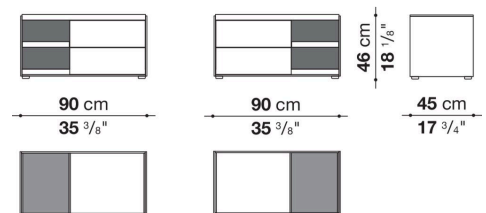

Technical drawings

CSF75A

CSF90V