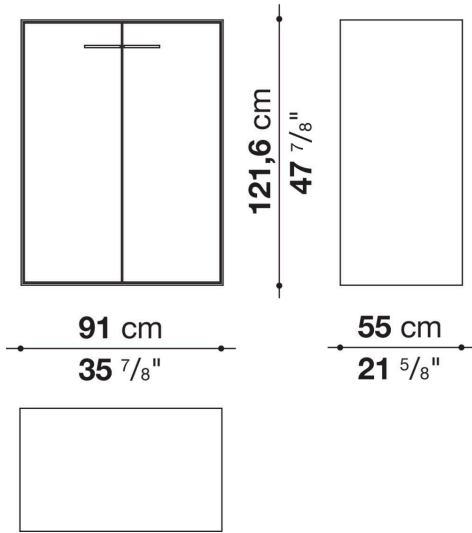

Technical drawings

EU1