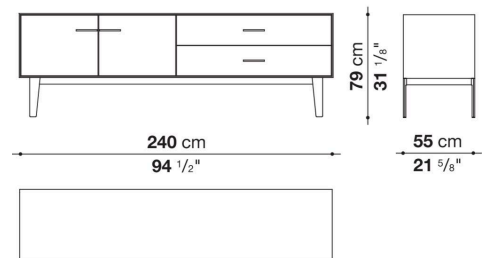

EU22SD

EU22AS