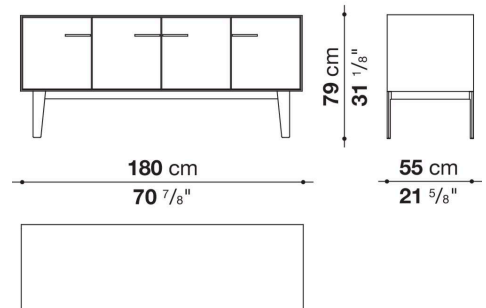

EU11D

EU11A