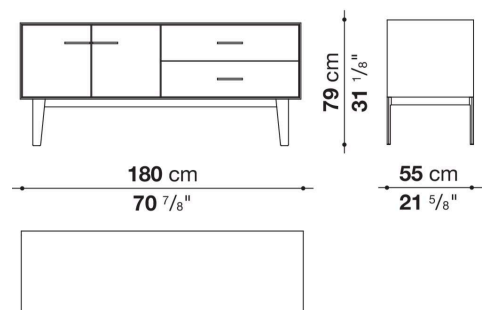

EU12SD

EU12AS