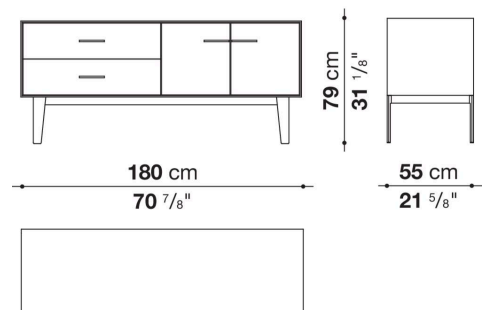

EU12DD

EU12AD