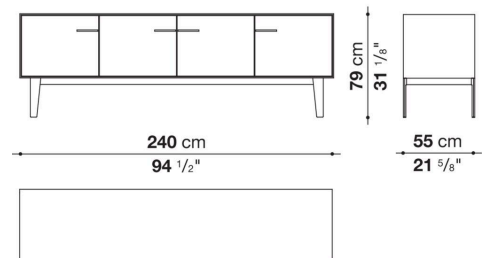

EU21D

EU21A