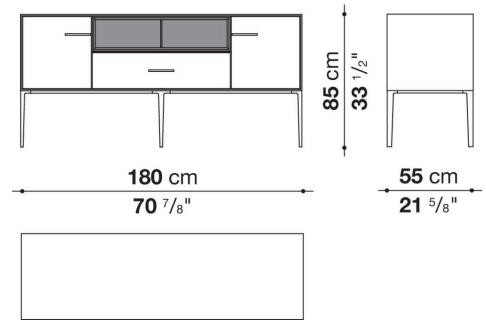

EU25C

EU15D