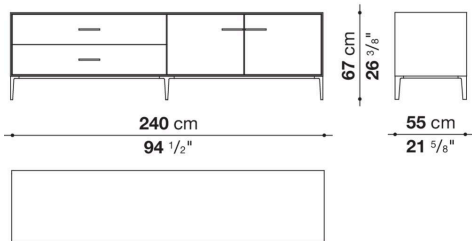

EU22BD

EU22DC