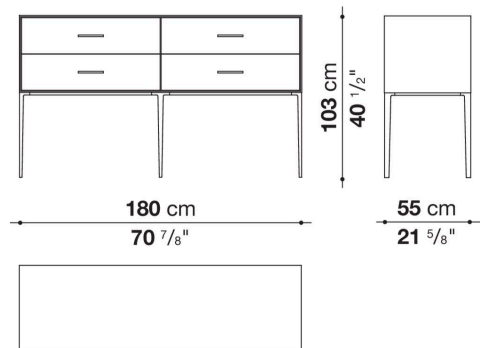

EU23D

EU13E