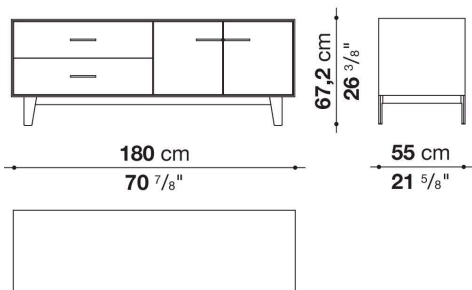

EU12DC

EU12BD