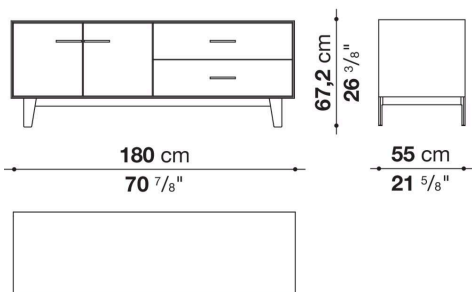

EU12SC

EU12BS