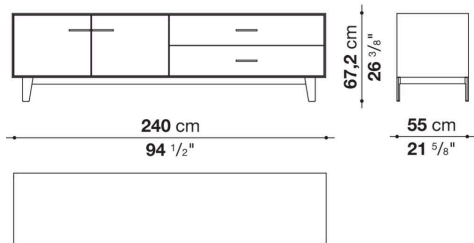

EU22SC

EU22BS