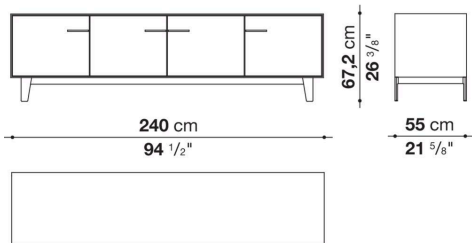

EU21C

EU21B