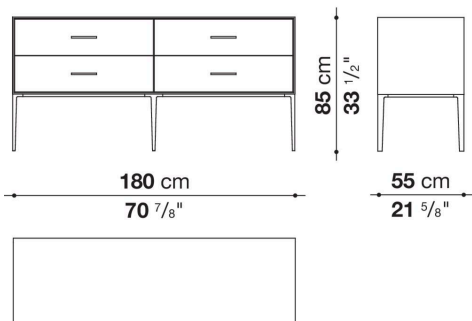

EU23C

EU13D