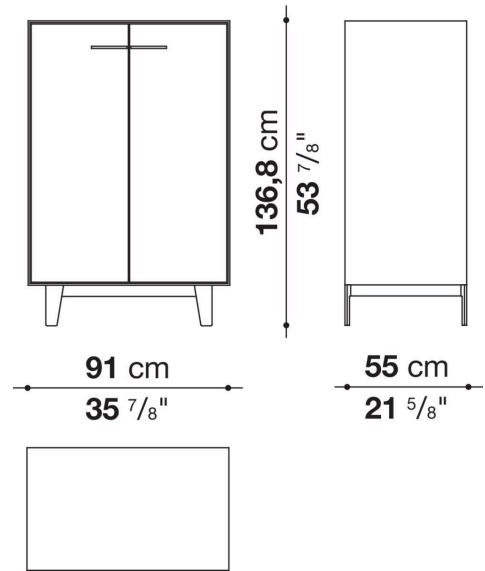

Technical drawings

EU1

EU1B

EU1A

EU1C